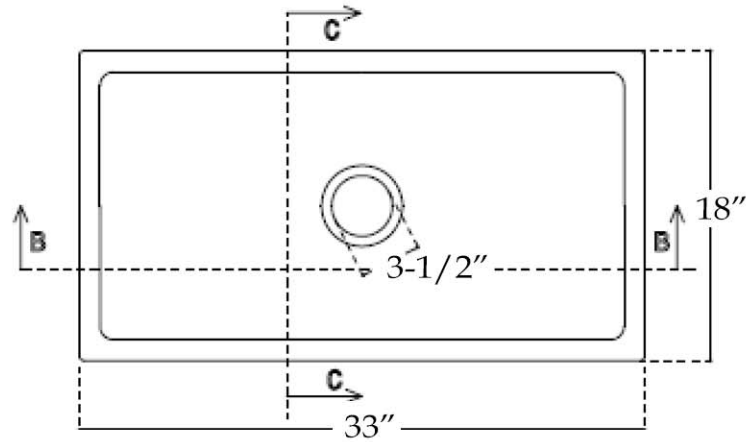

MAIDSTONE

www.MaidstoneSupply.com

Single Bowl Kitchen Sink

Part No: 139-SB17

TOP VIEW

FLUTED FRONT VIEW

FLAT FRONT VIEW

EXTERIOR SIDE VIEW

Note: Rough-in dimensions may vary +/- 1/2" and are subject to change. No responsibility is assumed by Maidstone.