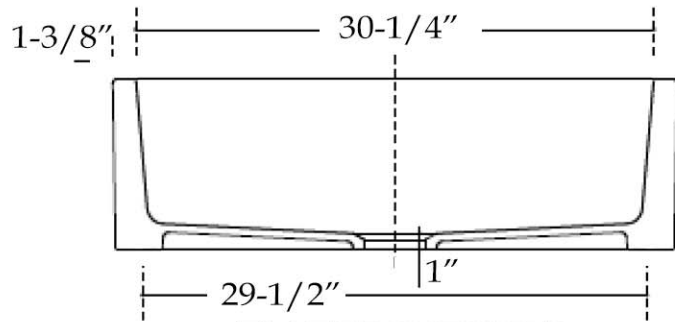

MAIDSTONE

www.MaidstoneSupply.com

Single Bowl Kitchen Sink

Part No: 139-SB17

TOP VIEW

FLUTED FRONT VIEW

FLAT FRONT VIEW

EXTERIOR SIDE VIEW

Note: Rough-in dimensions may vary +/- 1/2" and are subject to change. No responsibility is assumed by Maidstone.