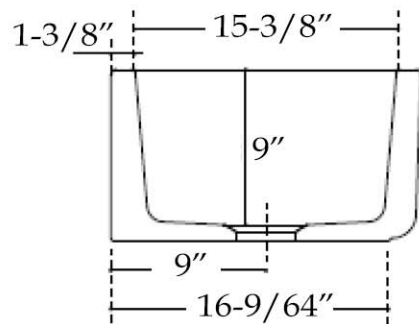

MAIDSTONE

www.MaidstoneSupply.com

Single Bowl Kitchen Sink

Part No: 139-SB17

TOP VIEW

FLUTED FRONT VIEW

FLAT FRONT VIEW

EXTERIOR SIDE VIEW

Note: Rough-in dimensions may vary +/- 1/2" and are subject to change. No responsibility is assumed by Maidstone.