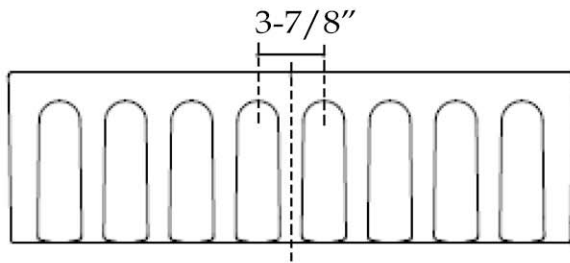

MAIDSTONE

www.MaidstoneSupply.com

Single Bowl Kitchen Sink

Part No: 139-SB17

TOP VIEW

FLUTED FRONT VIEW

FLAT FRONT VIEW

EXTERIOR SIDE VIEW

Note: Rough-in dimensions may vary +/- 1/2" and are subject to change. No responsibility is assumed by Maidstone.