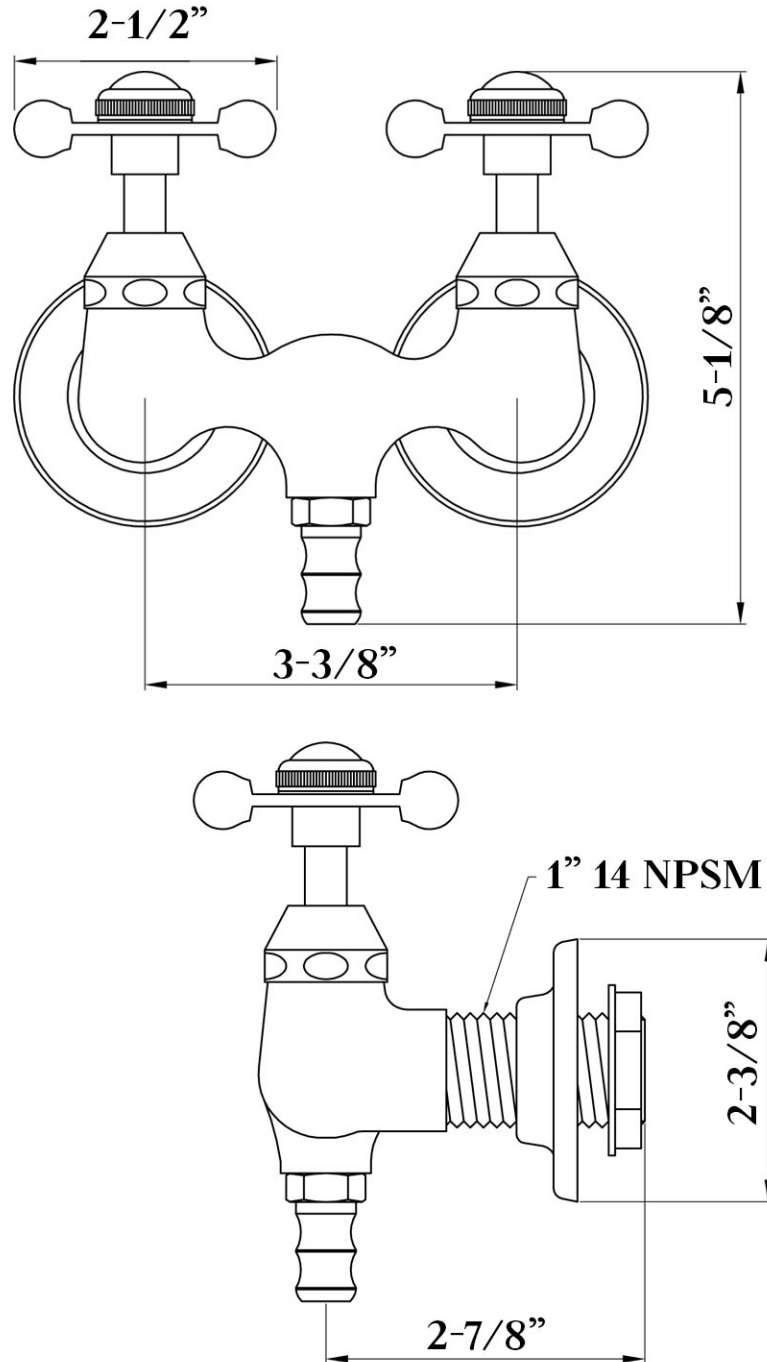

MAIDSTONE

[www.MaidstoneSupply.com](http://www.MaidstoneSupply.com)

Clawfoot Tub Faucet with Metal Cross Handles

Part No: 121-DSW1-2MC

Flow Rate: 7 Gal/Min

Contact Maidstone for additional information and specifications. For complete warranty information and a list of dealers visit [www.MaidstoneSupply.com](http://www.MaidstoneSupply.com). All products and specifications are subject to change without notice. Maidstone is not responsible for typographical and/or dimensional errors. Typographical errors are subject to correction.

Note: Rough-in dimensions may vary +/- 1/2" and are subject to change. No responsibility is assumed by Maidstone.