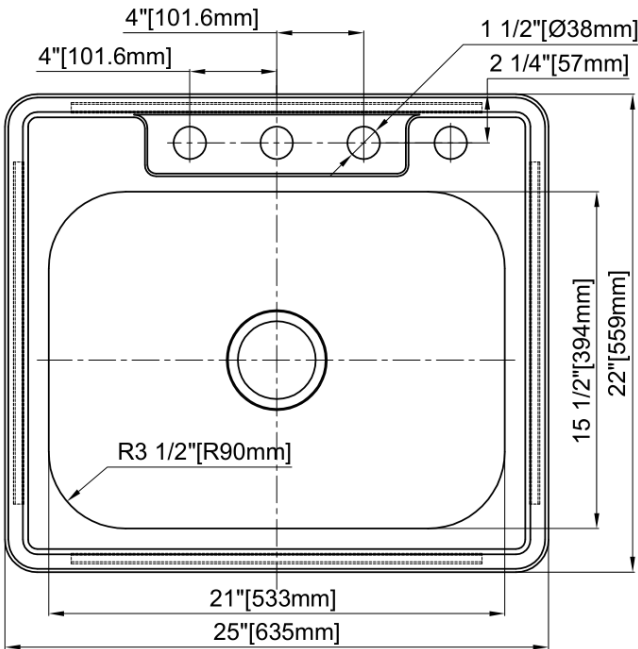

### MATERIALS & SPECIFICATIONS

<b>Installation Type:</b>	Top Mount
<b>Material:</b>	304 Series Stainless Steel
<b>Finish:</b>	Satin
<b>Gauge:</b>	23
<b>Sound Deadening:</b>	Bottom Only Pads
<b>Number of Bowls:</b>	1
<b>Sink Dimensions:</b>	25" x 22" x 6"
<b>Bowl Dimensions:</b>	21" x 15-1/2" x 6"
<b>Drain Size:</b>	3-1/2" (88.9mm)
<b>Drain Location:</b>	Center
<b>Minimum Cabinet Size:</b>	30"
<b>Mounting Hardware:</b>	Included for countertops up to 3/4" (19mm) thick
<b>Cutout Template #:</b>	Included inside box

**For cutout measurement:** See cutout template in sink box.

All dimensions listed are nominal. Mainline® reserves the right to make product and material changes at any time without notice.

**Contact your sales representative for more information or visit our website at [mainlinecollection.com](http://mainlinecollection.com)**

# 25" x 22" Top Mount Single Bowl Kitchen Sink

Product Specifications

## Dimensions: