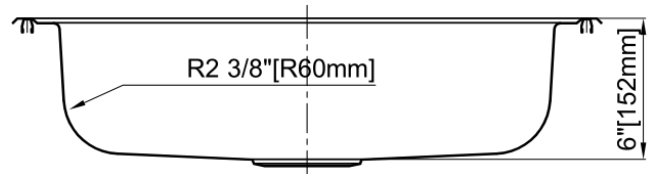

Installation Profile: