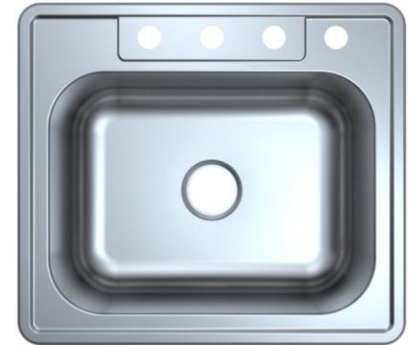

# 25" x 22" Top Mount Single Bowl Kitchen Sink

### PRODUCT FEATURES

- 23 Gauge
- 304 Series Stainless Steel
- Satin Finish
- Sound Absorption Pads

### MATERIALS & SPECIFICATIONS

<b>Installation Type:</b>	Top Mount
<b>Material:</b>	304 Series Stainless Steel
<b>Finish:</b>	Satin
<b>Gauge:</b>	23
<b>Sound Deadening:</b>	Bottom Only Pads
<b>Number of Bowls:</b>	1
<b>Sink Dimensions:</b>	25" x 22" x 6"
<b>Bowl Dimensions:</b>	21" x 15-1/2" x 6"
<b>Drain Size:</b>	3-1/2" (88.9mm)
<b>Drain Location:</b>	Center
<b>Minimum Cabinet Size:</b>	30"
<b>Mounting Hardware:</b>	Included for countertops up to 3/4" (19mm) thick
<b>Cutout Template #:</b>	Included inside box

# 25" x 22" Top Mount Single Bowl Kitchen Sink

Product Specifications