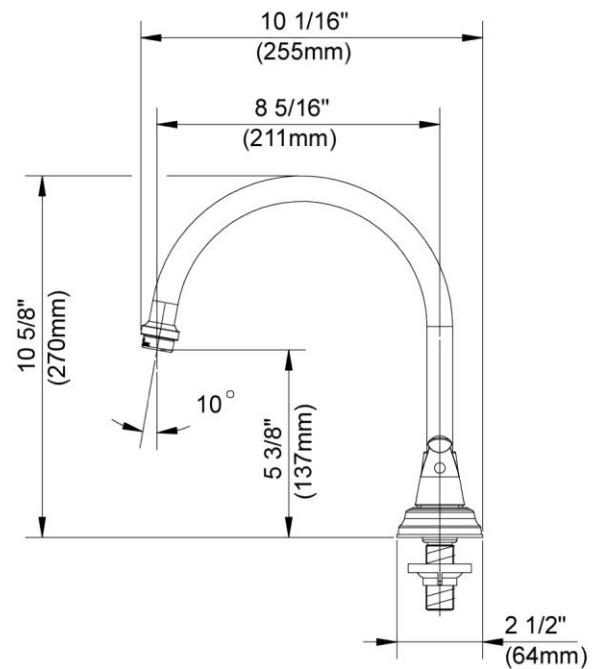

# Two Handle Kitchen Faucet

Robinet de cuisine à deux manettes  
Grifo de cocina con dos manijas

Product Specifications

*Madeline*

**MA146E-CP**  
**MA146E-BN**

Contact your sales representative for more information or visit our website at [mainlinecollection.com](http://mainlinecollection.com)