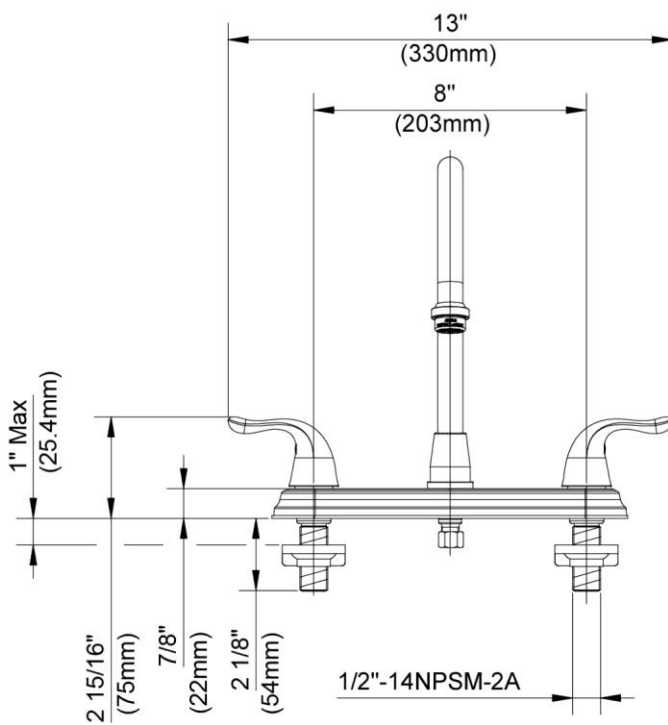

# Two Handle Kitchen Faucet

Robinet de cuisine à deux manettes  
Grifo de cocina con dos manijas

Product Specifications

*Madeline*

**MA146E-CP**  
**MA146E-BN**

Contact your sales representative for more information or visit our website at [mainlinecollection.com](http://mainlinecollection.com)