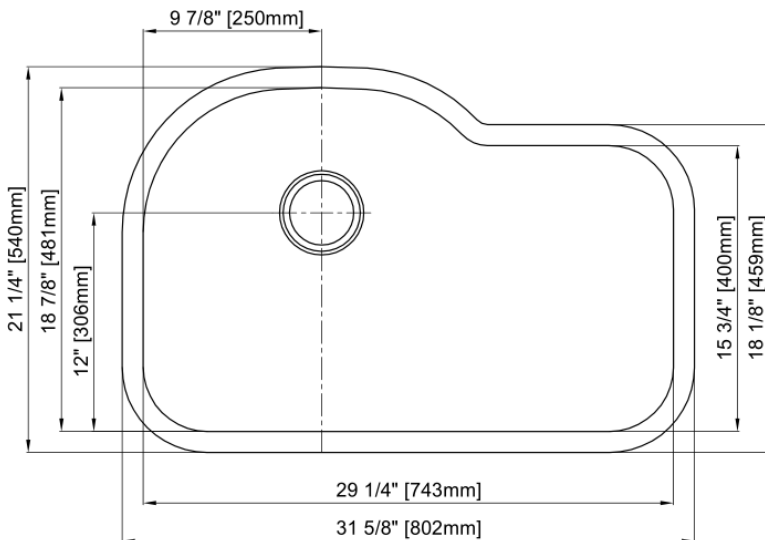

Single Bowl Kitchen Sink

Product Specifications

Features

- 18 Gauge
- Type 304 Stainless Steel
- Includes Mounting Clips
- Fully Undercoated
- Sound Absorption Pads
- Brushed Satin Finish

Overall Size: 31-5/8" x 21-1/4"

Bowl Depth: 9"

Minimum Cabinet Size: 36"

Drain Opening: 3-1/2"

Drain Placement: Left Rear

USE SINK AS CUTOUT TEMPLATE

MLUS3121

Optional Accessories

- Bottom Basin Rack: MLUS3121BG
- Basket Strainer: MLL7, ML18, ML14, ML15
- Soap Dispenser: CSD, LCSD, LGLSD

For cutout measurement: Use sink in sink box.

All dimensions listed are nominal. Luxart® reserves the right to make product and material changes at any time without notice.

Contact your sales representative for more information or visit our website at mainlinecollection.com