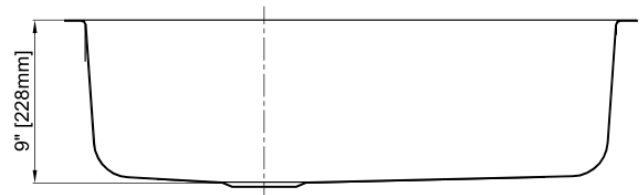

Single Bowl Kitchen Sink

Product Specifications

Features

- 18 Gauge
- Type 304 Stainless Steel
- Includes Mounting Clips
- Fully Undercoated
- Sound Absorption Pads
- Brushed Satin Finish

Overall Size: 31-5/8" x 21-1/4"

Bowl Depth: 9"

Minimum Cabinet Size: 36"

Drain Opening: 3-1/2"

Drain Placement: Left Rear

USE SINK AS CUTOUT TEMPLATE

MLUS3121

Optional Accessories

- Bottom Basin Rack: MLUS3121BG
- Basket Strainer: MLL7, ML18, ML14, ML15
- Soap Dispenser: CSD, LCSD, LGLSD

For cutout measurement: Use sink in sink box.

All dimensions listed are nominal. Luxart® reserves the right to make product and material changes at any time without notice.

Contact your sales representative for more information or visit our website at mainlinecollection.com