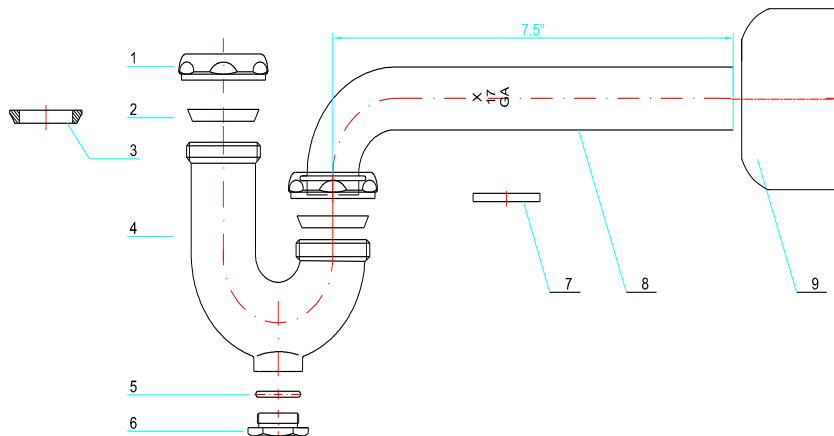

### FEATURES

- 7-1/2" 17 GA Brass Wall Tube
- Includes 2 Rubber & 2 PE Washers & 1 Reducing Washer
- Chrome Plated
- Brass Nut Kit
- Box Escutcheon

**MLZ8703BBO**

### APPLICABLE STANDARDS/CODES

Specified model meets or exceeds the following:

- ASME A112.18.1/CSA B125.1
- IAPMO/cUPC

Box Escutcheon

Part #	Part Description	Material
1	Slip Nut	Brass
2	Washer	PE
3	Reducing Washer	PE
4	J-Bend	Cast Brass
5	Gasket	Rubber
6	Cleanout Plug	Brass
7	Washer	Rubber
8	Wall Tube	Brass
9	Escutcheon	Plated Steel