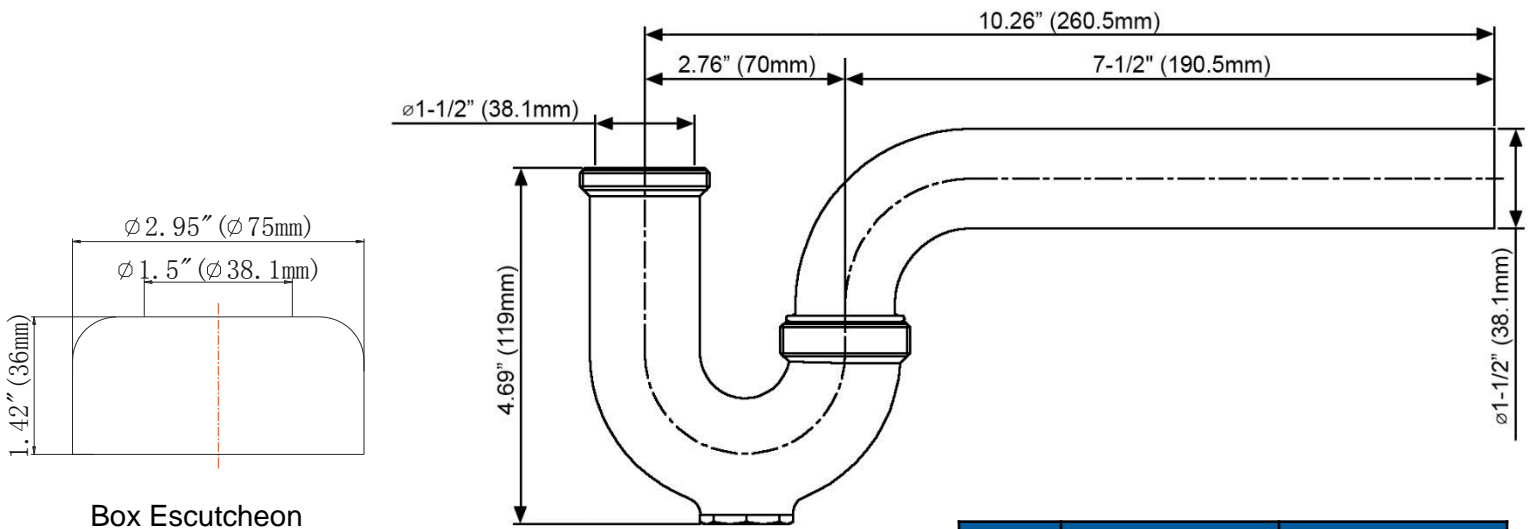

1-1/2" Semi-Cast P-Trap with Cleanout

Product Specifications

MAINLINE®

FEATURES

- 7-1/2" 17 GA Brass Wall Tube
- Includes 2 Rubber & 2 PE Washers & 1 Reducing Washer
- Chrome Plated
- Brass Nut Kit
- Box Escutcheon

MLZ8703BBO

APPLICABLE STANDARDS/CODES

Specified model meets or exceeds the following:

- ASME A112.18.1/CSA B125.1
- IAPMO/cUPC

Part #	Part Description	Material
1	Slip Nut	Brass
2	Washer	PE
3	Reducing Washer	PE
4	J-Bend	Cast Brass
5	Gasket	Rubber
6	Cleanout Plug	Brass
7	Washer	Rubber
8	Wall Tube	Brass
9	Escutcheon	Plated Steel

Warranty

See warranty information for more details.

All dimensions listed are nominal. MAINLINE® reserves the right to make product and material changes at any time without notice.

Contact your sales representative for more information or visit our website at mainlinecollection.com