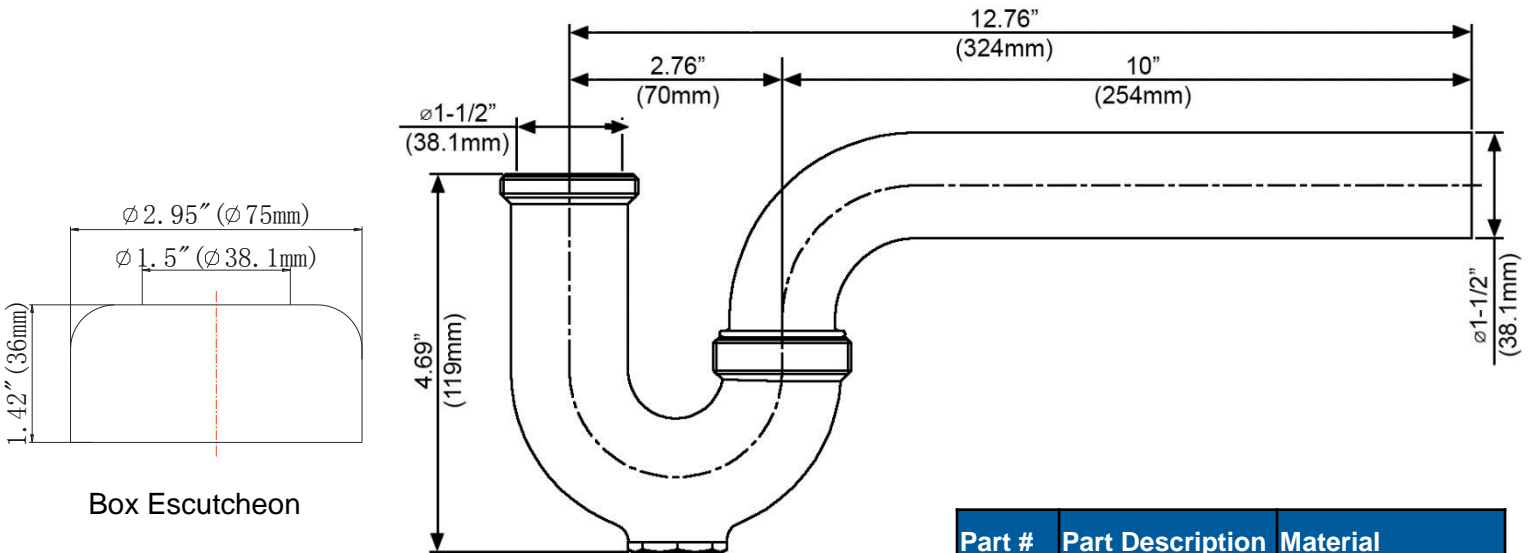

1-1/2" Semi-Cast P-Trap with Cleanout

Product Specifications

MAINLINE®

FEATURES

- 10" 17 GA Brass Wall Tube
- Includes 2 Rubber & 2 PE Washers & 1 Reducing Washer
- Chrome Plated
- Brass Nut Kit
- Box Escutcheon

ML511BBO

APPLICABLE STANDARDS/CODES

Specified model meets or exceeds the following:

- ASME A112.18.1/CSA B125.1
- IAPMO/cUPC

Part #	Part Description	Material
1	Slip Nut	Brass
2	Washer	PE
3	Reducing Washer	PE
4	J-Bend	Cast Brass
5	Gasket	Rubber
6	Cleanout Plug	Brass
7	Washer	Rubber
8	Wall Tube	Brass
9	Escutcheon	Plated Steel