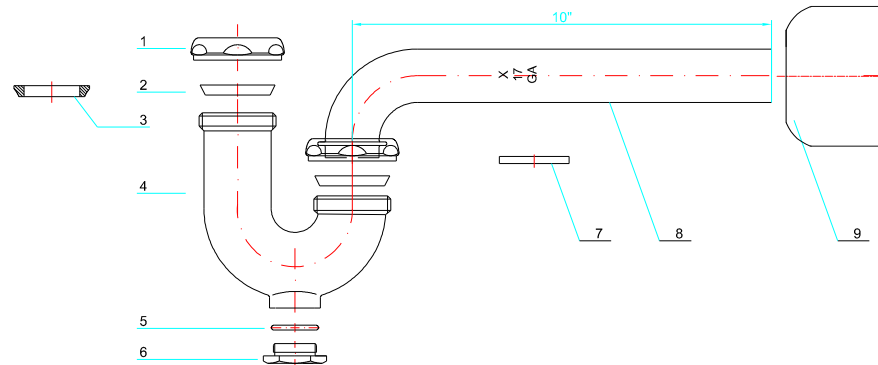

1-1/2" Semi-Cast P-Trap with Cleanout

Product Specifications

MAINLINE®

FEATURES

- 10" 17 GA Brass Wall Tube
- Includes 2 Rubber & 2 PE Washers & 1 Reducing Washer
- Chrome Plated
- Brass Nut Kit
- Box Escutcheon

ML511BBO

APPLICABLE STANDARDS/CODES

Specified model meets or exceeds the following:

- ASME A112.18.1/CSA B125.1
- IAPMO/cUPC

Part #	Part Description	Material
1	Slip Nut	Brass
2	Washer	PE
3	Reducing Washer	PE
4	J-Bend	Cast Brass
5	Gasket	Rubber
6	Cleanout Plug	Brass
7	Washer	Rubber
8	Wall Tube	Brass
9	Escutcheon	Plated Steel