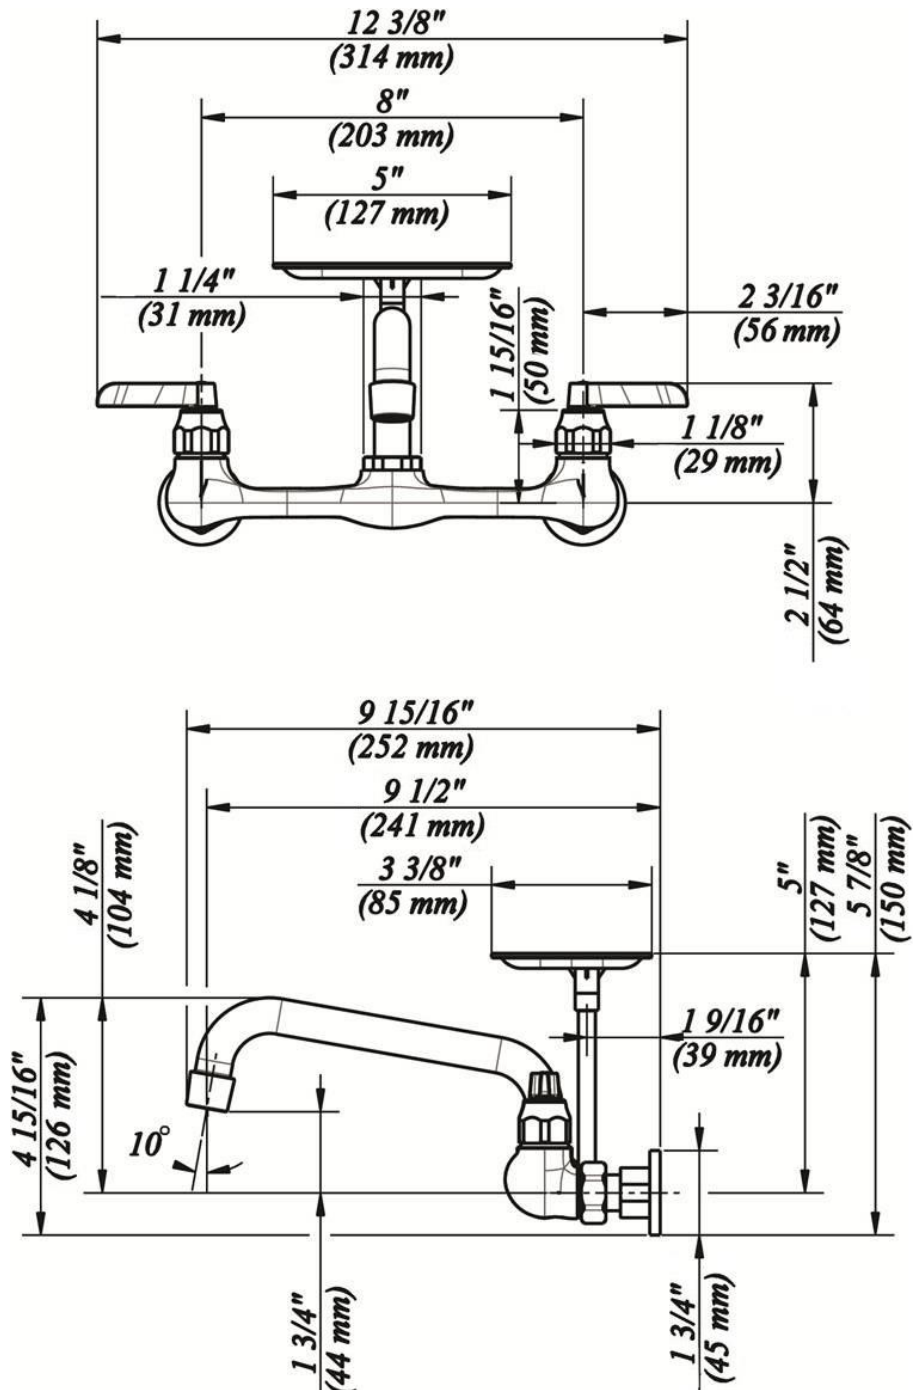

centurion 121E-CP

Contact your sales representative for more information or visit our website at mainlinecollection.com

Revised 9/2/2018