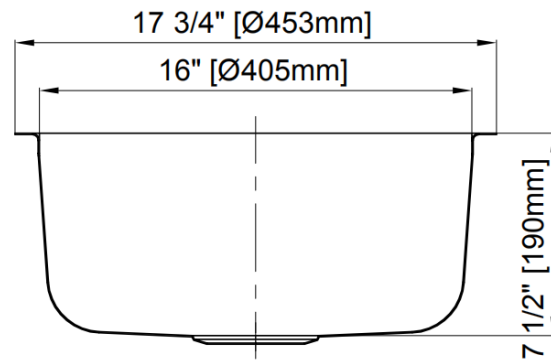

### Features

- 18 Gauge
- Type 304 Stainless Steel
- Includes Mounting Clips
- Fully Undercoated
- Sound Absorption Pads
- Brushed Satin Finish

**Overall Size:** 17-3/4"

**Bowl Depth:** 7-1/2"

**Minimum Cabinet Size:** 24"

**Drain Opening:** 3-1/2"

**Drain Placement:** Center Rear

**USE SINK AS CUTOUT TEMPLATE**

**MLUS18**