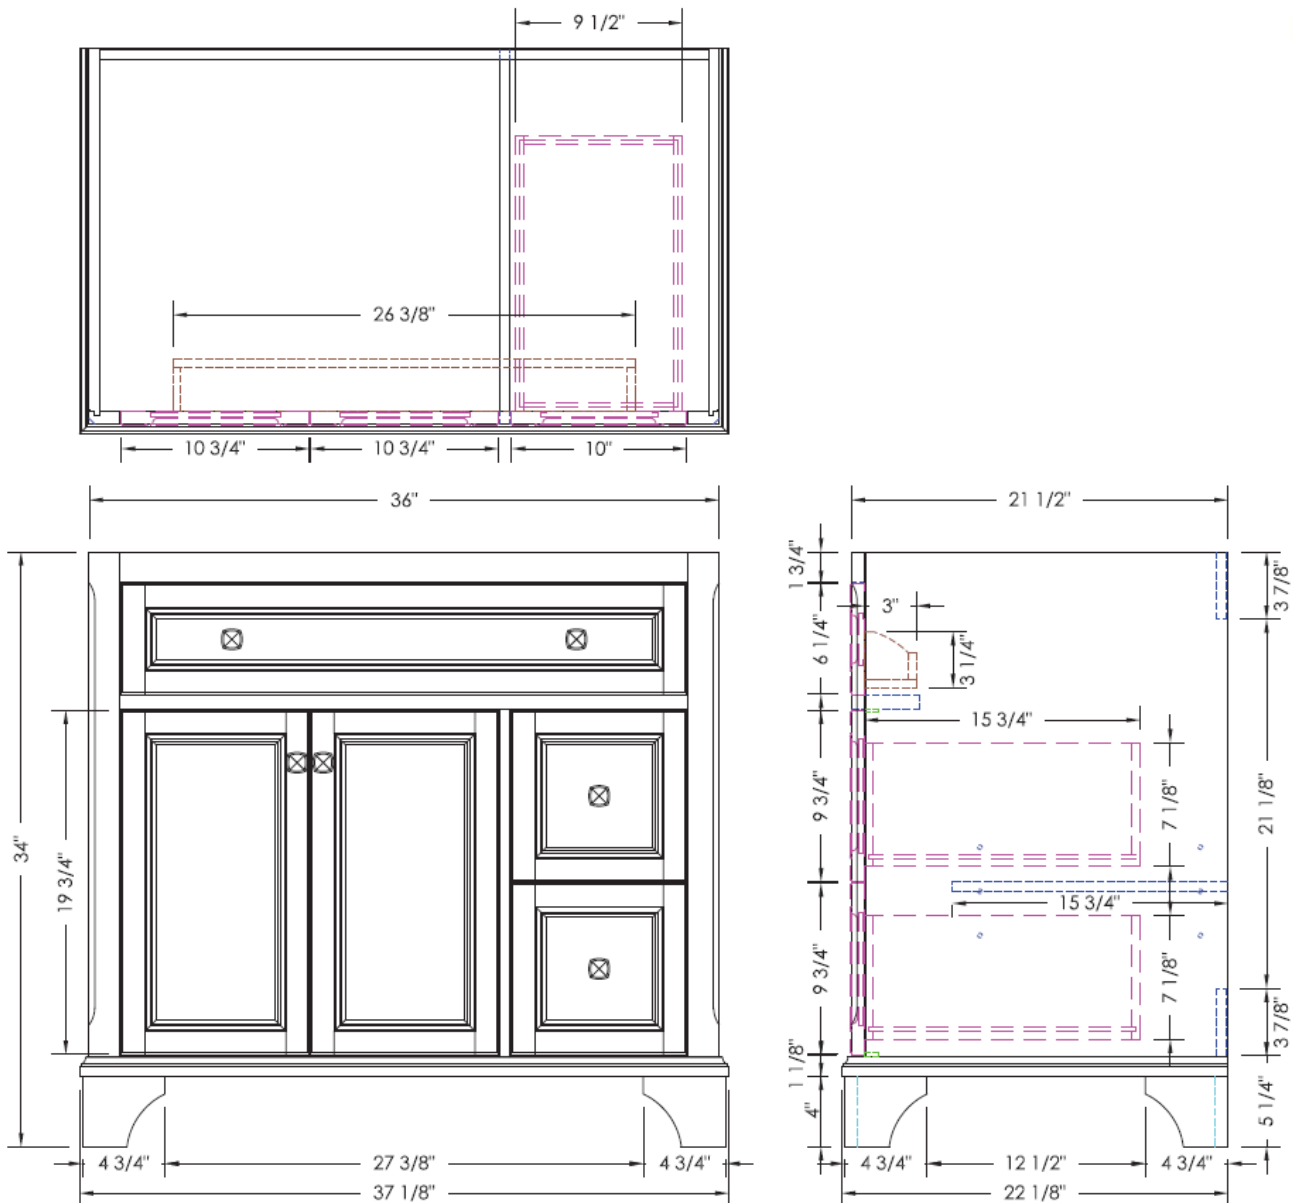

LUXART.

andressa®

Vintage Vanity

LXVBVIN3622

EBGV3622D

Need Help? If you have any questions or concerns, please email: customerservice@luxartcollection.com.
Por favor. Si tiene alguna pregunta o duda, envíe un correo electrónico: customerservice@luxartcollection.com