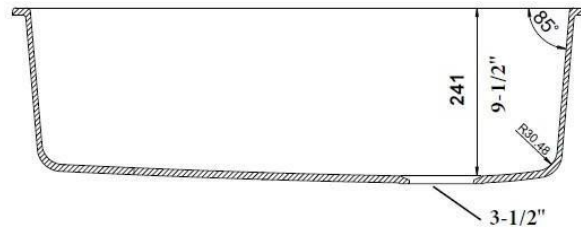

SILGRANIT® Single Bowl Undermount

LUXART®

Product Specifications

Contact your sales representative for more information or visit our website at luxartcollection.com