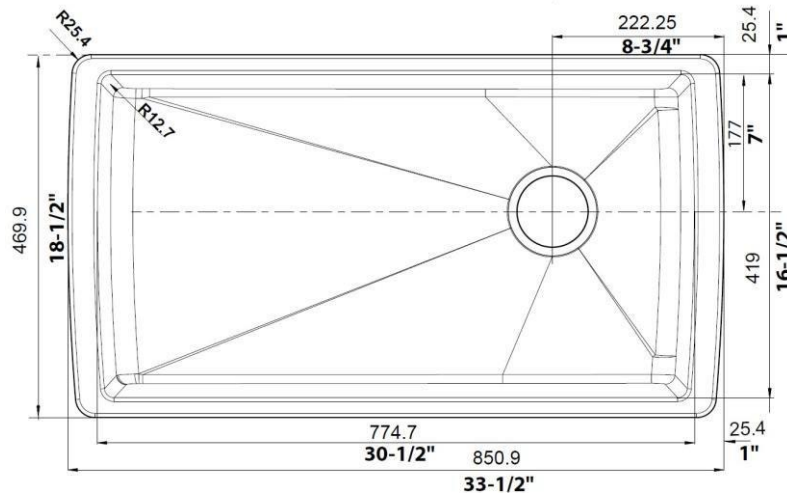

SILGRANIT® Single Bowl Undermount

LUXART®

Product Specifications

Contact your sales representative for more information or visit our website at luxartcollection.com