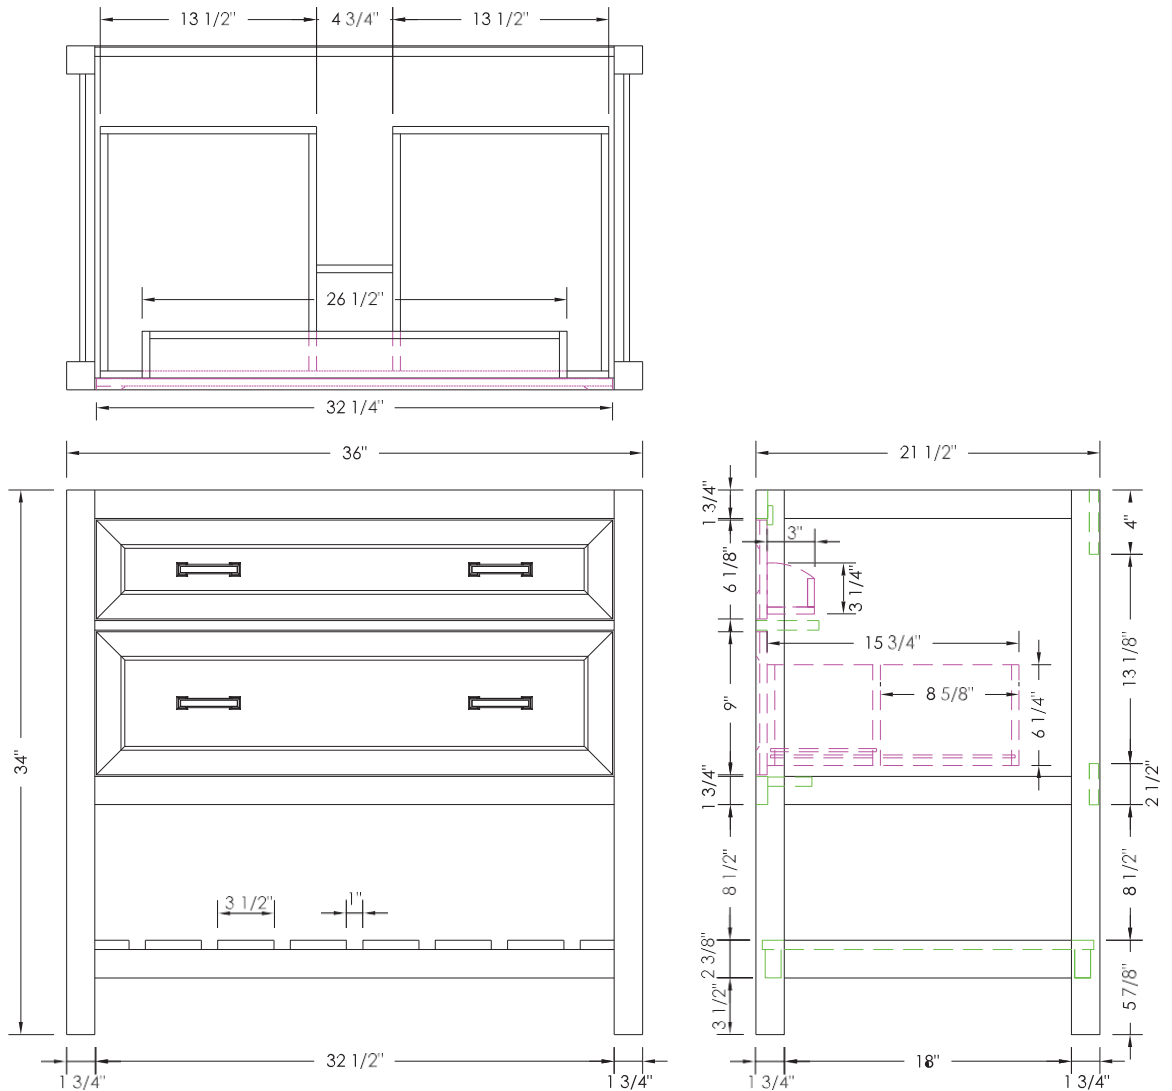

LUXART.

andressa®

Bohemian Vanity

LXVBBOH3622

LSBV3622D/LSWV3622D

Need Help? If you have any questions or concerns, please email: customerservice@luxartcollection.com.
Por favor. Si tiene alguna pregunta o duda, envíe un correo electrónico: customerservice@luxartcollection.com