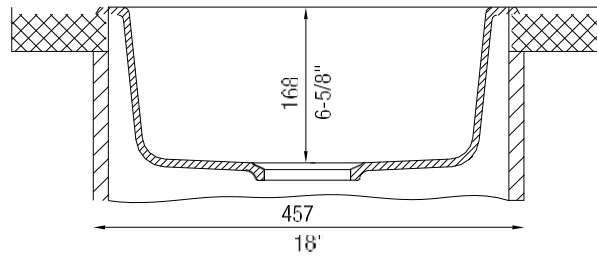

SILGRANIT® Round Bar Sink Dual Mount

LUXART®

Product Specifications

Contact your sales representative for more information or visit our website at luxartcollection.com

Revised 2/08/2023