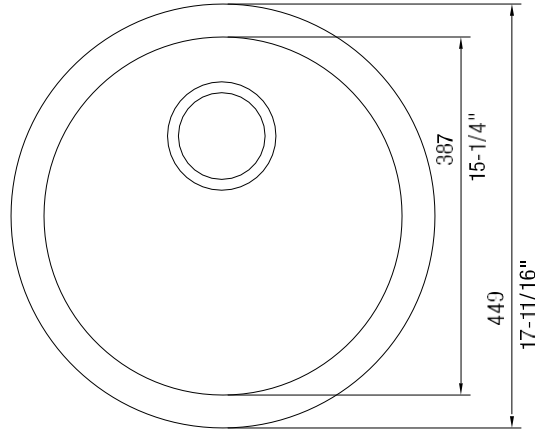

SILGRANIT® Round Bar Sink Dual Mount

LUXART®

Product Specifications

Contact your sales representative for more information or visit our website at luxartcollection.com

Revised 2/08/2023