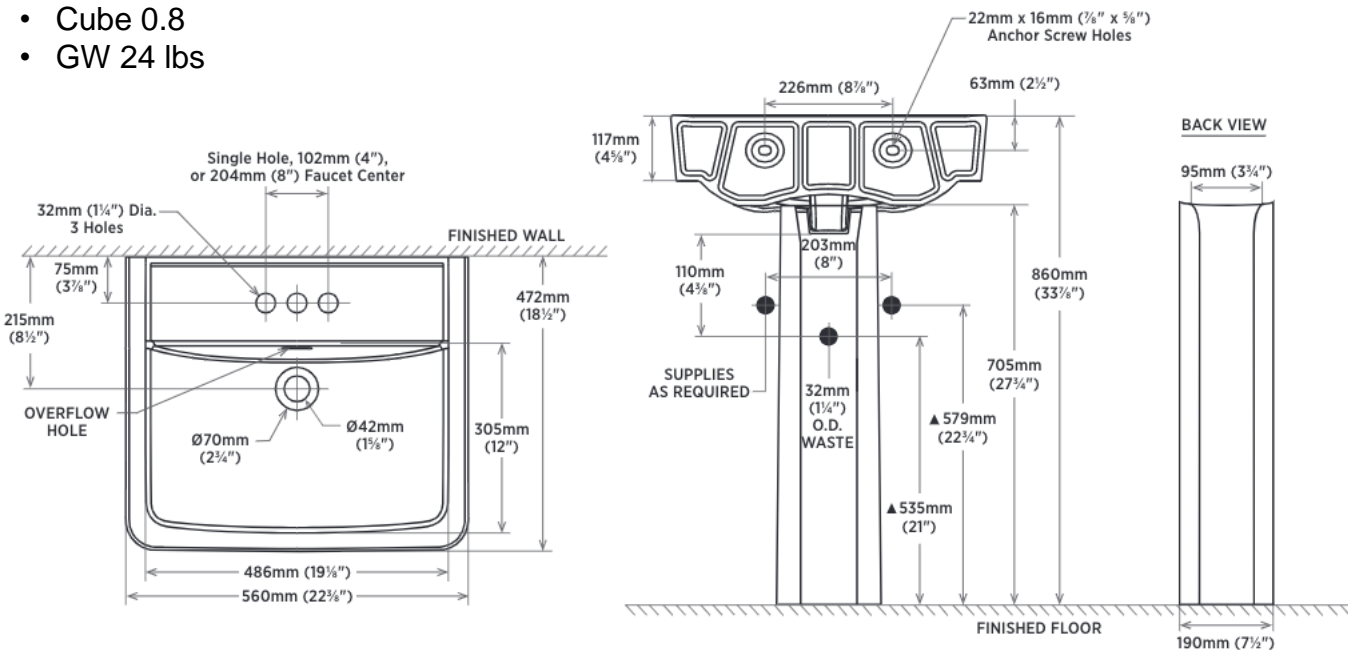

#### Overall Size

- 560mm W x 472mm D x 860mm H 22" W x 18½" D x 33⅞" H

##### Basin:

- Cube 2.63
- GW 43 lbs

##### Leg:

- Cube 0.8
- GW 24 lbs

**LXS10010 White Basin Single Hole**  
**LXS10011 White Basin 4" Center Faucet**  
**LXS10012 White Basin 8" Center Faucet**  
**LXS10013 Pedestal Leg**

All dimensions listed are nominal. Luxart® reserves the right to make product and material changes at any time without notice.