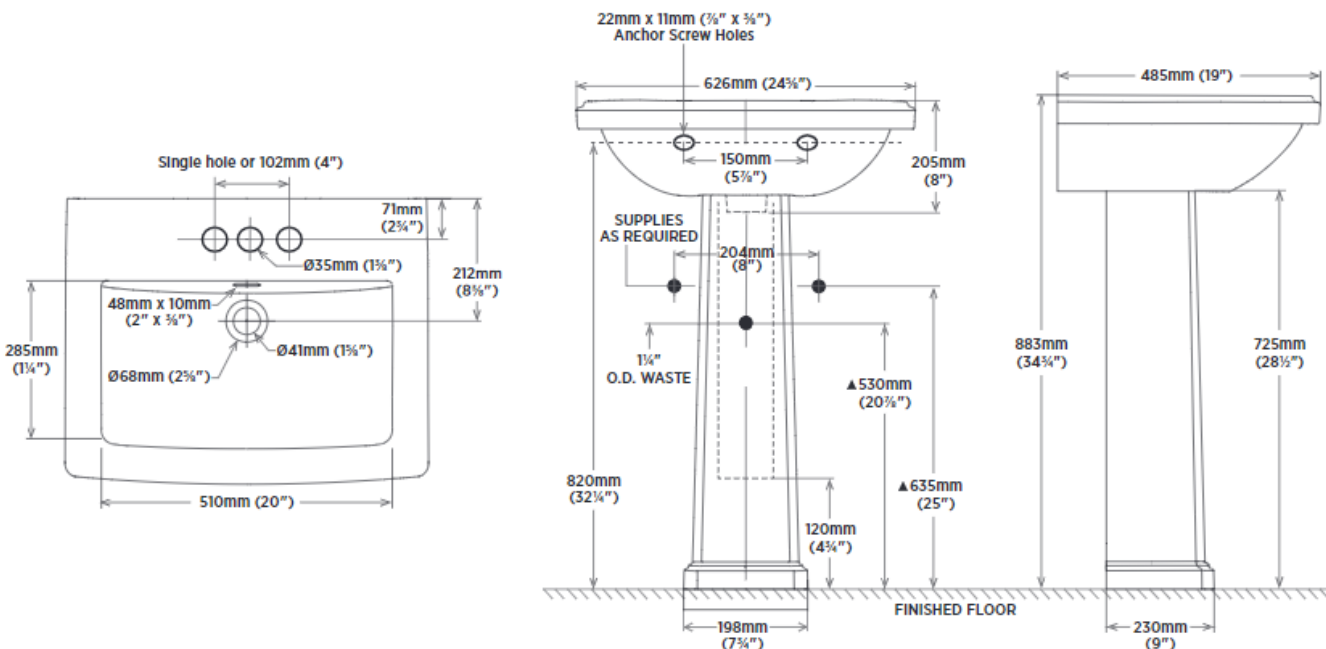

FRANCISCA

Pedestal Lavatory

Product Specifications

Features

- Fine fireclay
- Rear overflow hole
- Single hole or 4" faucet center
- Mounting hardware supplied
- Faucet not included

Overall Size

- 24⁵/₈" W x 19" D x 34³/₄" H

Compliance Certifications

- Meets or exceeds the following:
IAPMO cUPC
ASME A112.19.2 / CSA B45.1

Shipping

- Basin: Cube 2.73GW 48 lbs
- Leg: Cube 1.49GW 26 lbs

LXS10003 Basin with Single Hole
LXS10004 Basin with 4" Center
LXS10005 Pedestal Leg