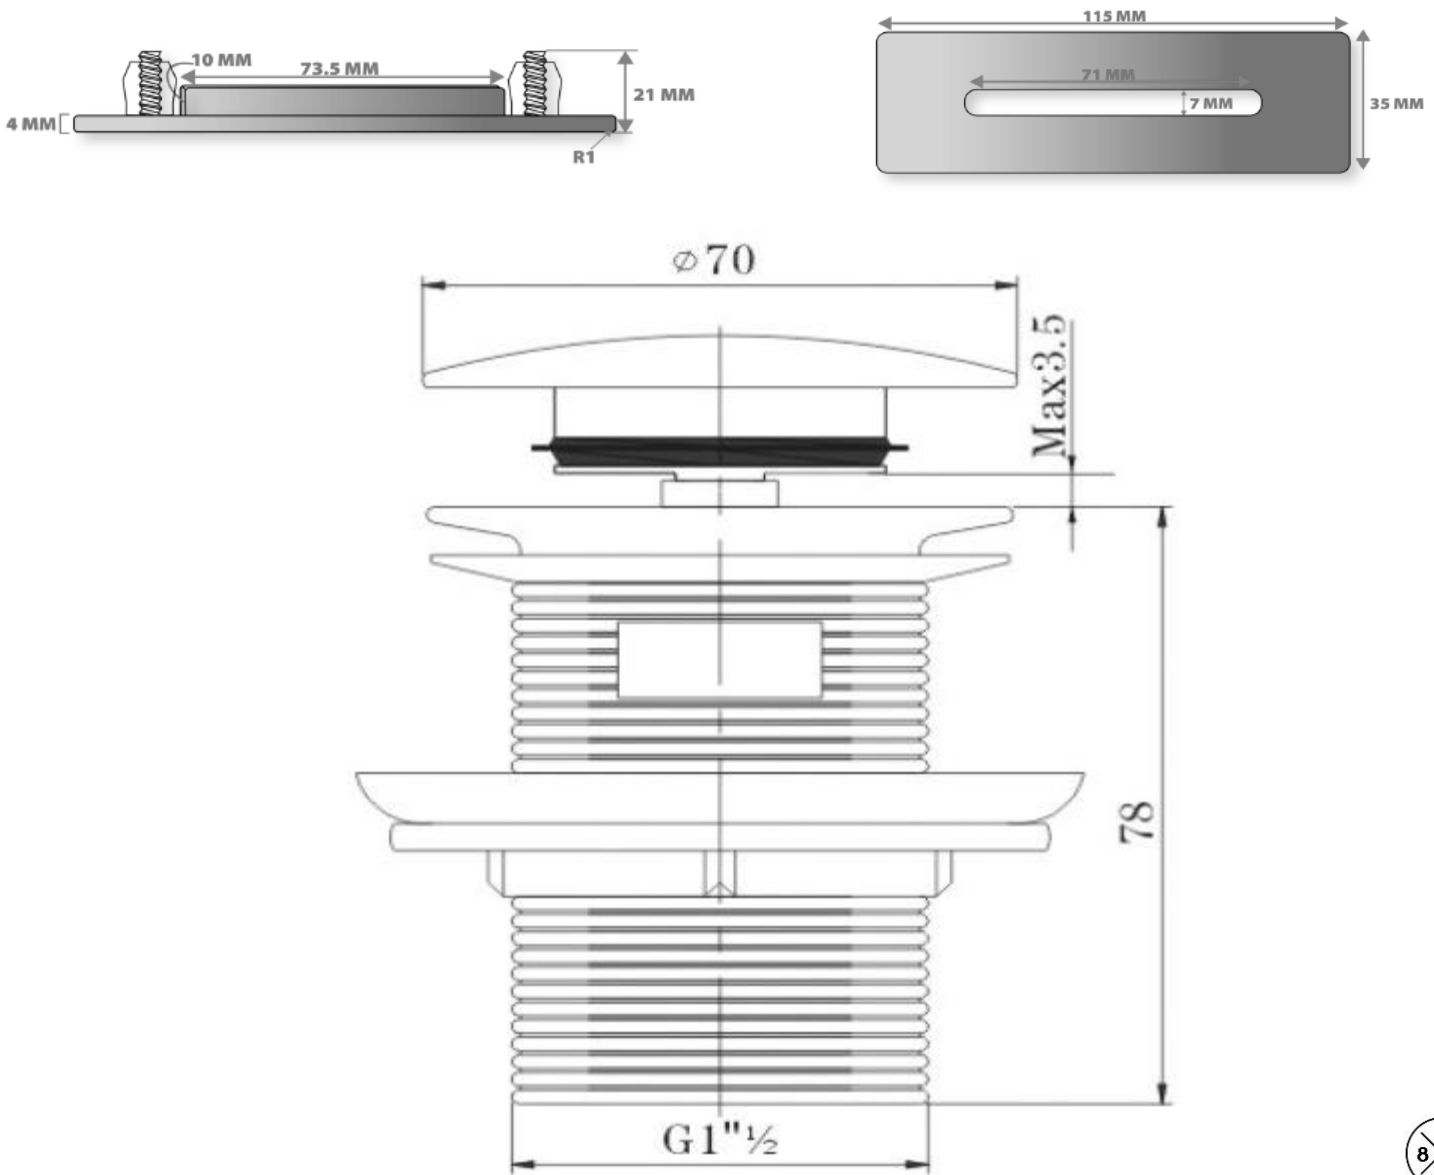

TECHINCAL SPECIFICATIONS

Height	685 mm / 27 in
Width	808 mm / 31.8 in
Depth	445 mm / 17.5 in
Length	1524 mm / 60 in
Weight	81.60 pounds
Shipping Weight	99.45 pounds
Capacity (full)	90 Gallons
Capacity (to overflow)	76 Gallons
Drain	End
Overflow	Integrated

Contact your sales representative for more information or visit our website at luxartcollection.com

Freestanding Tub

LUXART® *Alta Bella*

Product Specifications

TECHINCAL SPECIFICATIONS

Metal overflow drain cover. Integral bathtub drain assembly with integral overflow holes. Metal pop-up drain cover. Drain cover is interchangeable with different finish colors, purchased separately. Made of brass and metal components.