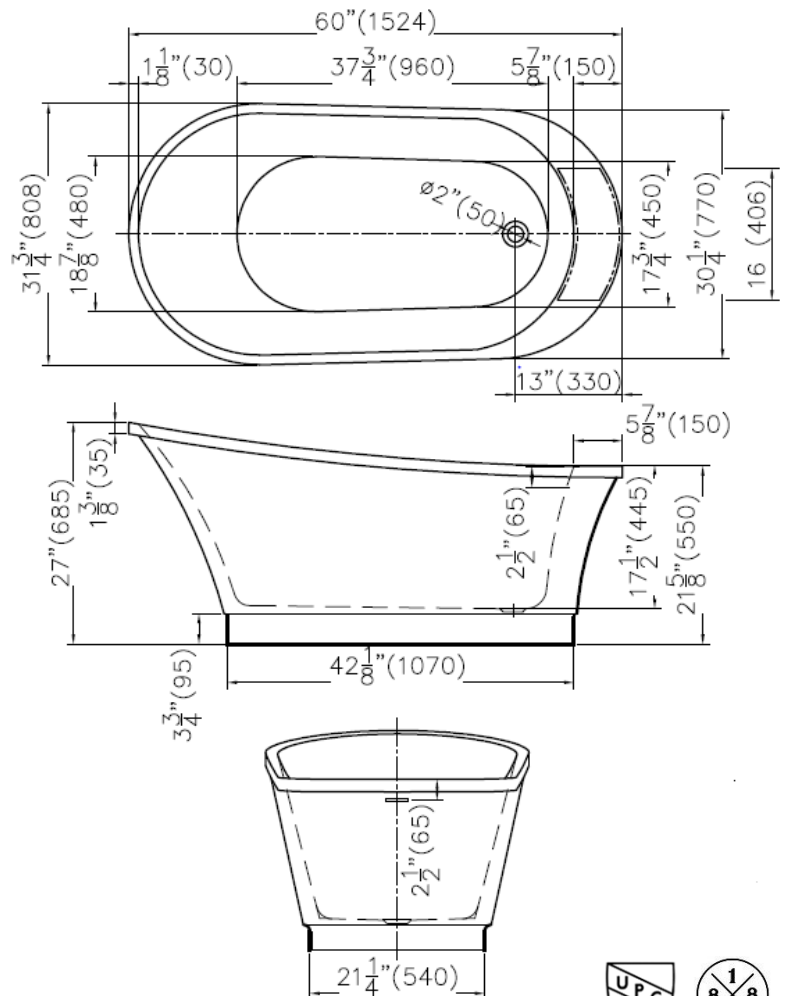

Freestanding Tub

LUXART® *AltaBella*

Product Specifications

LUXART® OPULERO

OPULERO6032

Luxart® ALTABELLA tubs are made from vacuum-formed acrylic sheets and have a deep, durable color layer. These versatile tubs are strong and lightweight, serving as the centerpiece of your bathroom. Pour into an AltaBella bath and enjoy a generous, deep soak like no other.

TECHINCAL SPECIFICATIONS

Height	685 mm / 27 in
Width	808 mm / 31.8 in
Depth	445 mm / 17.5 in
Length	1524 mm / 60 in
Weight	81.60 pounds
Shipping Weight	99.45 pounds
Capacity (full)	90 Gallons
Capacity (to overflow)	76 Gallons
Drain	End
Overflow	Integrated

APPLICABLE STANDARDS/CODES

Specified model meets or exceeds the following:

- CSA B45.5-11/IAPMO Z124

Warranty

See warranty information for more details.

All dimensions listed are nominal. LUXART® reserves the right to make product and material changes at any time without notice.

Contact your sales representative for more information or visit our website at luxartcollection.com

Freestanding Tub

LUXART® *Alta Bella*

Product Specifications

TECHINCAL SPECIFICATIONS

Metal overflow drain cover. Integral bathtub drain assembly with integral overflow holes. Metal pop-up drain cover. Drain cover is interchangeable with different finish colors, purchased separately. Made of brass and metal components.