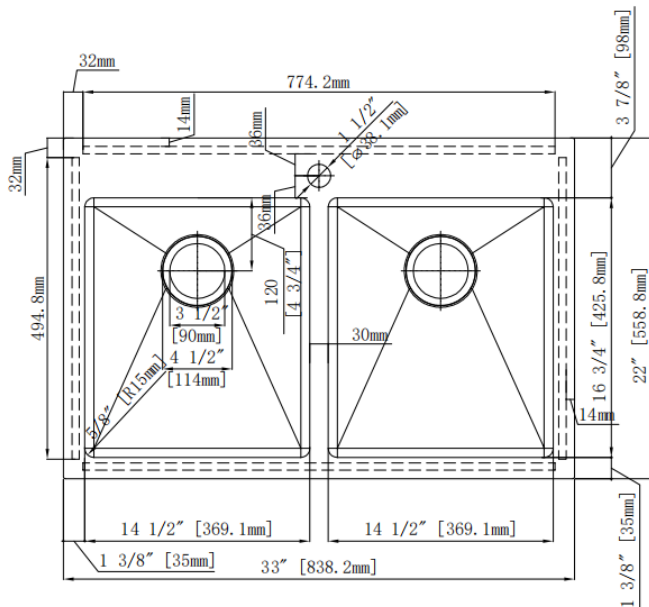

Overall Size: 33" x 22"

Bowl Depth: 10" (left); 10" (right)

Minimum Cabinet Size: 36"

Drain Opening: 3-1/2"

Drain Placement: Center Rear

USE SINK AS CUTOUT TEMPLATE

LXNZD3322DM1

Optional Accessories

- Bottom Basin Rack: LXNZD3322DM1BG
- Basket Strainer: MLL7, ML18, ML14, ML15
- Soap Dispenser: CSD, LCSD, LGLSD

For cutout measurement: Use sink in sink box.

All dimensions listed are nominal. Luxart® reserves the right to make product and material changes at any time without notice.