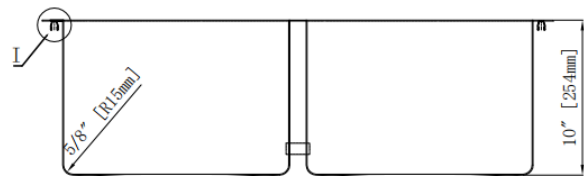

Near Zero Radius Dual Mount Double Bowl Kitchen Sink

LUXART.

Product Specifications

Features

- 16 Gauge
- Type 304 Stainless Steel
- Includes Mounting Clips
- Fully Undercoated
- Sound Absorption Pads
- Brushed Satin Finish

Overall Size: 33" x 22"

Bowl Depth: 10" (left); 10" (right)

Minimum Cabinet Size: 36"

Drain Opening: 3-1/2"

Drain Placement: Center Rear

USE SINK AS CUTOUT TEMPLATE

LXNZD3322DM1

Optional Accessories

- Bottom Basin Rack: LXNZD3322DM1BG
- Basket Strainer: MLL7, ML18, ML14, ML15
- Soap Dispenser: CSD, LCSD, LGLSD

For cutout measurement: Use sink in sink box.

All dimensions listed are nominal. Luxart® reserves the right to make product and material changes at any time without notice.