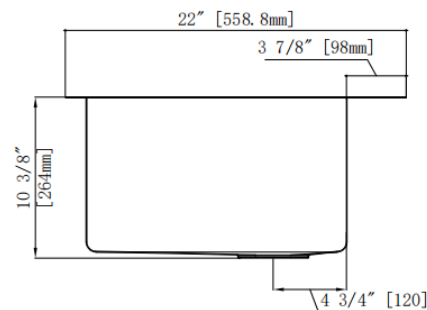

Near Zero Radius Dual Mount Double Bowl Kitchen Sink

LUXART.

Product Specifications

Features

- 16 Gauge
- Type 304 Stainless Steel
- Includes Mounting Clips
- Fully Undercoated
- Sound Absorption Pads
- Brushed Satin Finish

Overall Size: 33" x 22"

Bowl Depth: 10" (left); 10" (right)

Minimum Cabinet Size: 36"

Drain Opening: 3-1/2"

Drain Placement: Center Rear

USE SINK AS CUTOUT TEMPLATE

LXNZD3322DM1

Optional Accessories

- Bottom Basin Rack: LXNZD3322DM1BG
- Basket Strainer: MLL7, ML18, ML14, ML15
- Soap Dispenser: CSD, LCSD, LGLSD

For cutout measurement: Use sink in sink box.

All dimensions listed are nominal. Luxart® reserves the right to make product and material changes at any time without notice.