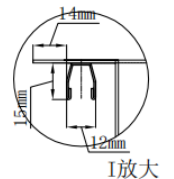

Overall Size: 33" x 22"

Bowl Depth: 10" (left); 10" (right)

Minimum Cabinet Size: 36"

Drain Opening: 3-1/2"

Drain Placement: Center Rear

USE SINK AS CUTOUT TEMPLATE

LXNZD3322DM1

Optional Accessories

- Bottom Basin Rack: LXNZD3322DM1BG
- Basket Strainer: MLL7, ML18, ML14, ML15
- Soap Dispenser: CSD, LCSD, LGLSD

For cutout measurement: Use sink in sink box.

All dimensions listed are nominal. Luxart® reserves the right to make product and material changes at any time without notice.