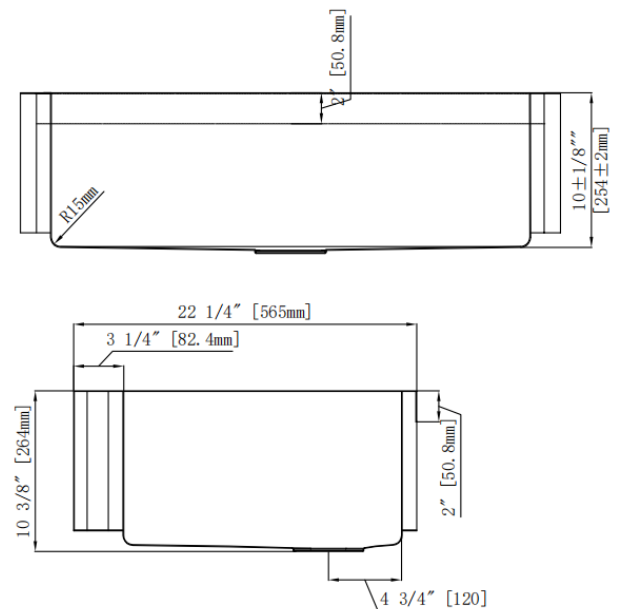

Overall Size: 35" x 22-1/4"

Bowl Depth: 10"

Minimum Cabinet Size: 36"

Drain Opening: 3-1/2"

Drain Placement: Center Rear

USE SINK AS CUTOUT TEMPLATE

LXNZAFS3522

Optional Accessories

- Bottom Basin Rack: LXNZAFS3322BG
- Basket Strainer: MLL7, ML18, ML14, ML15
- Soap Dispenser: CSD, LCSD, LGLSD

For cutout measurement: Use sink in sink box.

All dimensions listed are nominal. Luxart® reserves the right to make product and material changes at any time without notice.