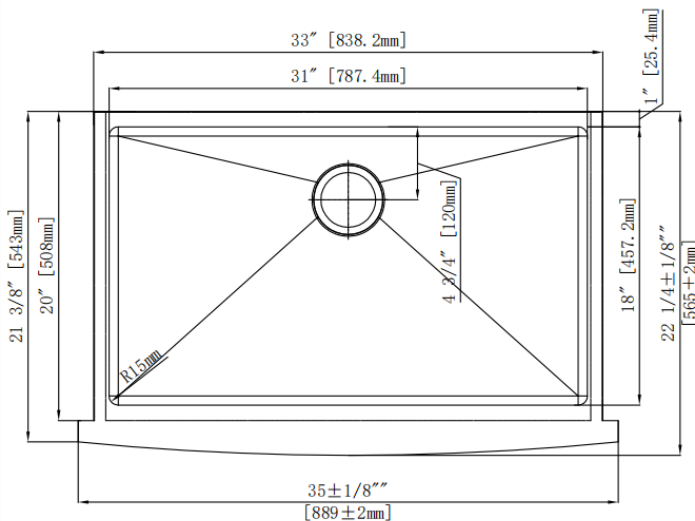

Overall Size: 35" x 22-1/4"

Bowl Depth: 10"

Minimum Cabinet Size: 36"

Drain Opening: 3-1/2"

Drain Placement: Center Rear

USE SINK AS CUTOUT TEMPLATE

LXNZAFS3522

Optional Accessories

- Bottom Basin Rack: LXNZAFS3322BG
- Basket Strainer: MLL7, ML18, ML14, ML15
- Soap Dispenser: CSD, LCSD, LGLSD

For cutout measurement: Use sink in sink box.

All dimensions listed are nominal. Luxart® reserves the right to make product and material changes at any time without notice.