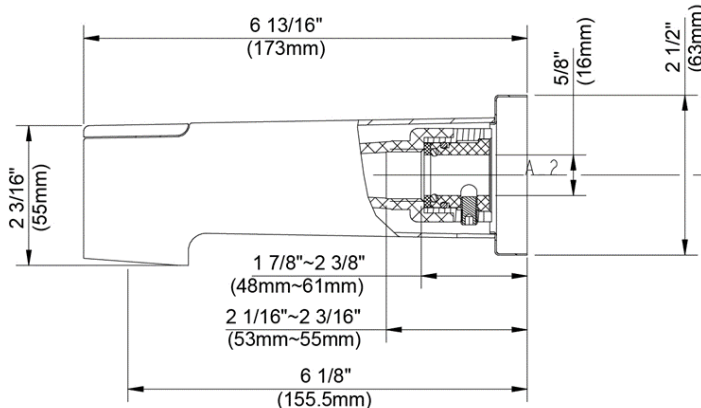

Tub & Shower Trim

Garniture pour baignoire et douche
Piezas exteriores para bañera y ducha

Product Specifications

LUXART.

Serendipity

SE411TO-CP
SE411TO-BN

Contact your sales representative for more information or visit our website at luxartcollection.com