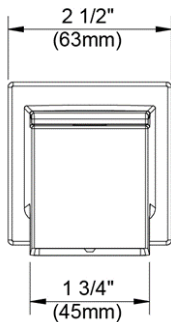

Tub & Shower Trim

Garniture pour baignoire et douche
Piezas exteriores para bañera y ducha

Product Specifications

LUXART.

Serendipity

SE411TO-CP
SE411TO-BN

Contact your sales representative for more information or visit our website at luxartcollection.com