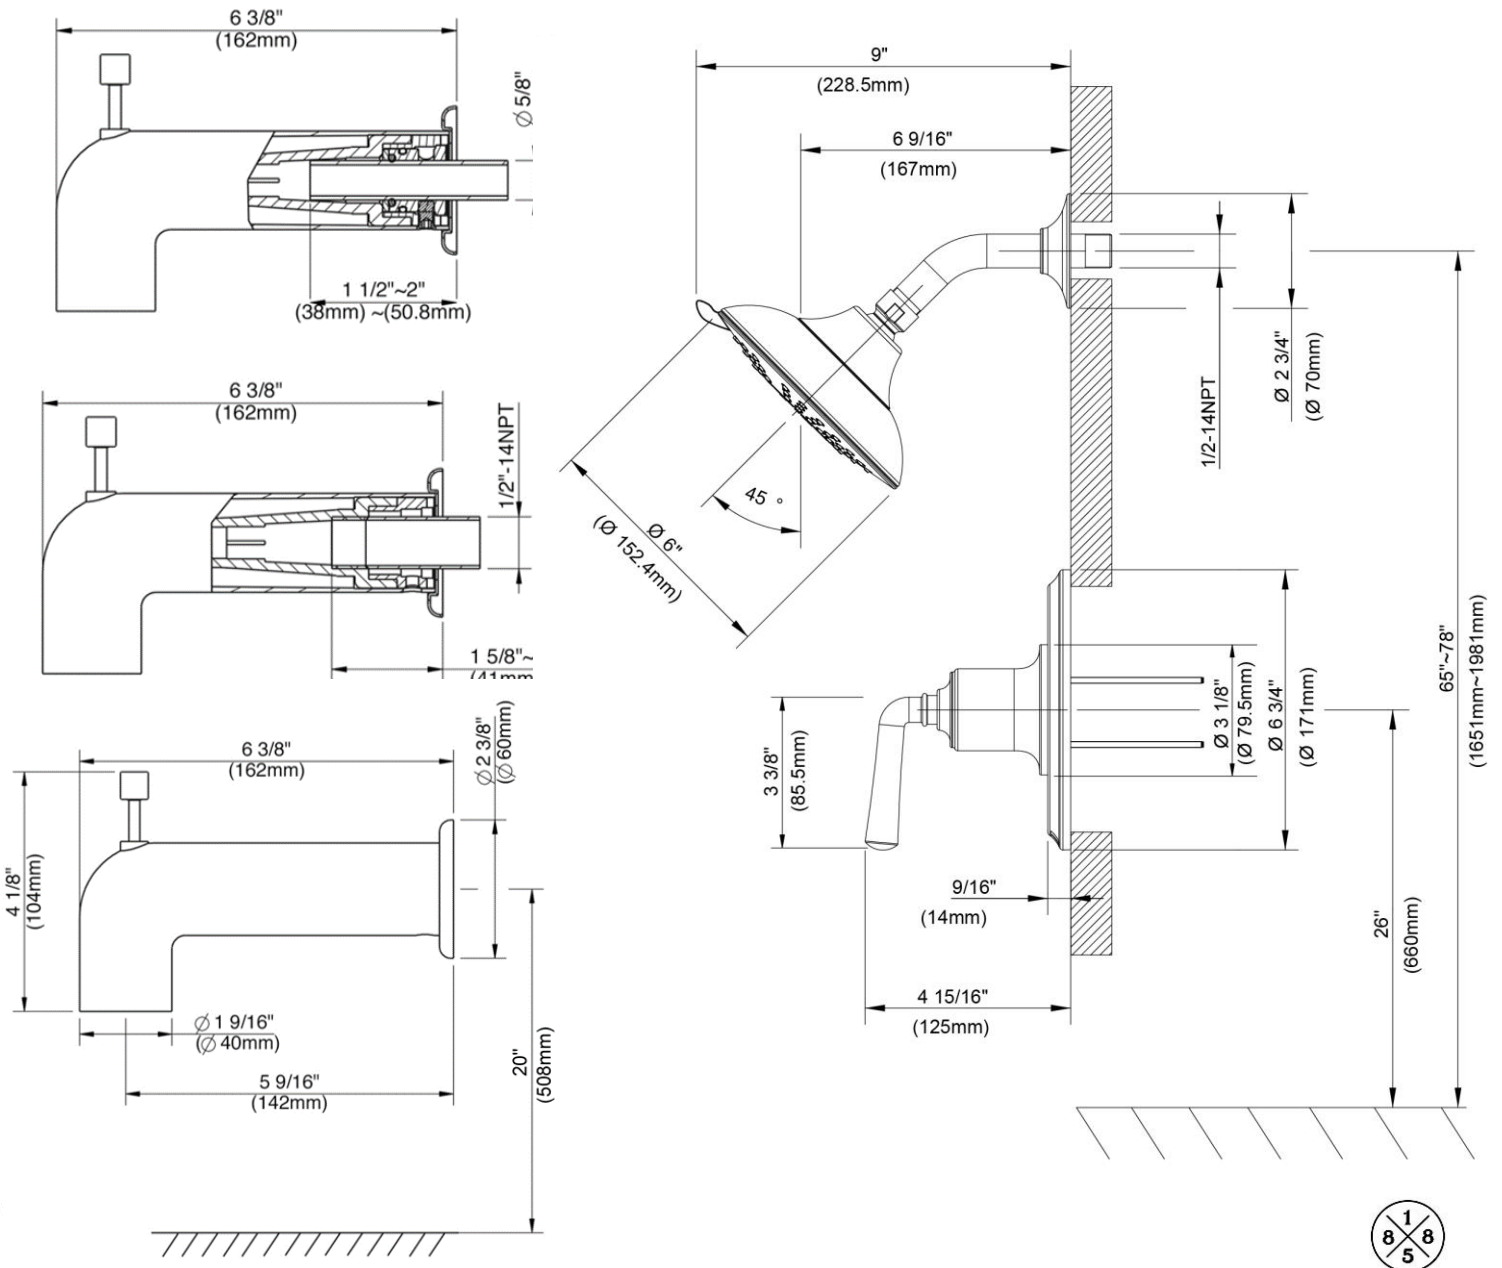

Tub & Shower Trim

Garniture pour baignoire et douche
Piezas exteriores para bañera y ducha

Product Specifications

LUXART.

Pastiche

**PA411TO-CP
PA411TO-BN
PA411TO-BLM
PA411TO-PBB**

Contact your sales representative for more information or visit our website at luxartcollection.com

Revised 5/14/2020