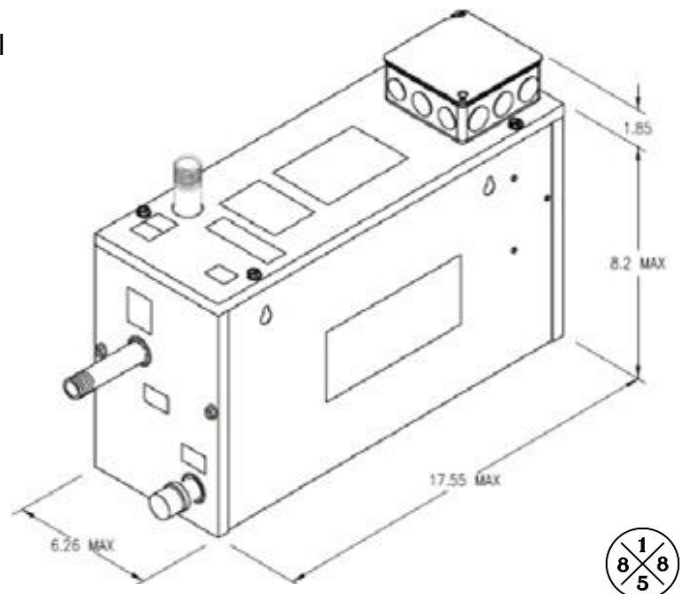

Contact your sales representative for more information or visit our website at luxartcollection.com