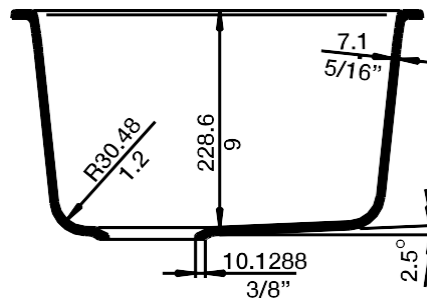

SILGRANIT®
Single Bowl Undermount
Product Specifications

LUXART®

Contact your sales representative for more information or visit our website at luxartcollection.com

Revised 03-2017