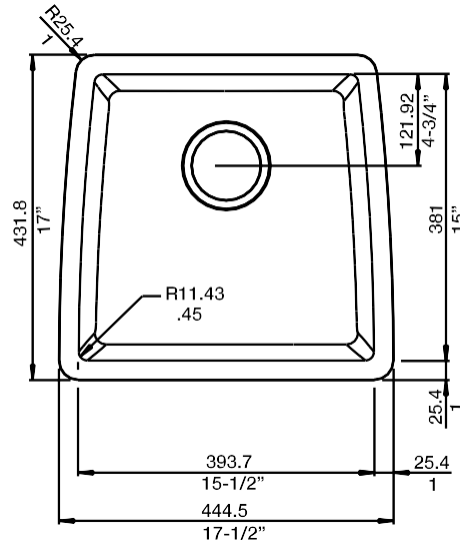

SILGRANIT®
Single Bowl Undermount
Product Specifications

LUXART®

Contact your sales representative for more information or visit our website at luxartcollection.com

Revised 03-2017