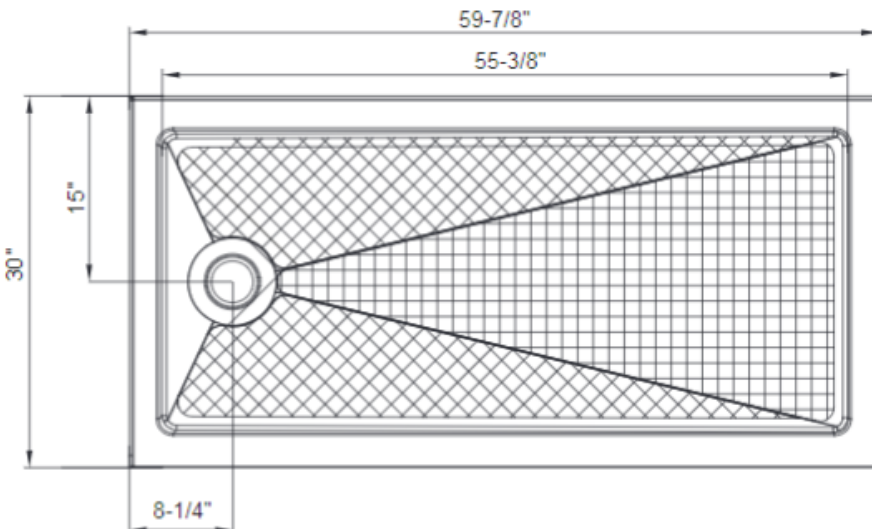

60" x 30" Rectangular Shower Base

Product Specifications

Features

- High gloss acrylic surface for a bright shine
- Easy to clean, scratch and stain resistant
- Reinforced, easy-to-step over threshold
- Spacious slip resistant area for showering
- Easy to install for both new construction and remodel projects
- Screw flange direct to stud, no T-brace or clips required
- Covered with protective film to maintain finish during installation
- 5-Year Consumer, 2-Year Commercial Limited Warranty
- Meets ANSI and CSA Standards

Overall Size: 59-7/8" x 30" x 2-5/8"

Drain Placement: Left

Material: High Gloss Acrylic

LXSB6030L-W

All dimensions listed are nominal. Luxart® reserves the right to make product and material changes at any time without notice.