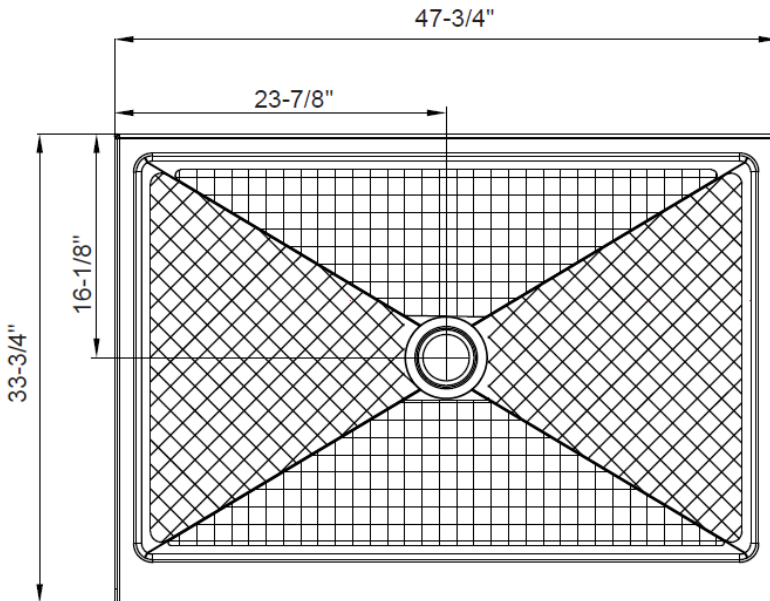

48" x 34" Rectangular Shower Base

Product Specifications

Features

- High gloss acrylic surface for a bright shine
- Easy to clean, scratch and stain resistant
- Reinforced, easy-to-step over threshold
- Spacious slip resistant area for showering
- Easy to install for both new construction and remodel projects
- Screw flange direct to stud, no T-brace or clips required
- Covered with protective film to maintain finish during installation
- 5-Year Consumer, 2-Year Commercial Limited Warranty
- Meets ANSI and CSA Standards

Overall Size: 47-3/4" x 33-3/4" x 2-5/8"

Drain Placement: Center

Material: High Gloss Acrylic

LXSB4834C-W

All dimensions listed are nominal. Luxart® reserves the right to make product and material changes at any time without notice.