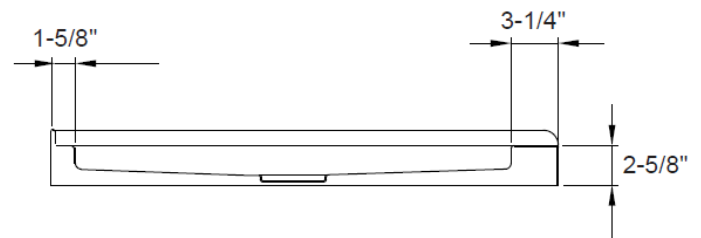

48" x 34" Rectangular Shower Base

Product Specifications

Features

- High gloss acrylic surface for a bright shine
- Easy to clean, scratch and stain resistant
- Reinforced, easy-to-step over threshold
- Spacious slip resistant area for showering
- Easy to install for both new construction and remodel projects
- Screw flange direct to stud, no T-brace or clips required
- Covered with protective film to maintain finish during installation
- 5-Year Consumer, 2-Year Commercial Limited Warranty
- Meets ANSI and CSA Standards

Overall Size: 47-3/4" x 33-3/4" x 2-5/8"

Drain Placement: Center

Material: High Gloss Acrylic

LXSB4834C-W

All dimensions listed are nominal. Luxart® reserves the right to make product and material changes at any time without notice.