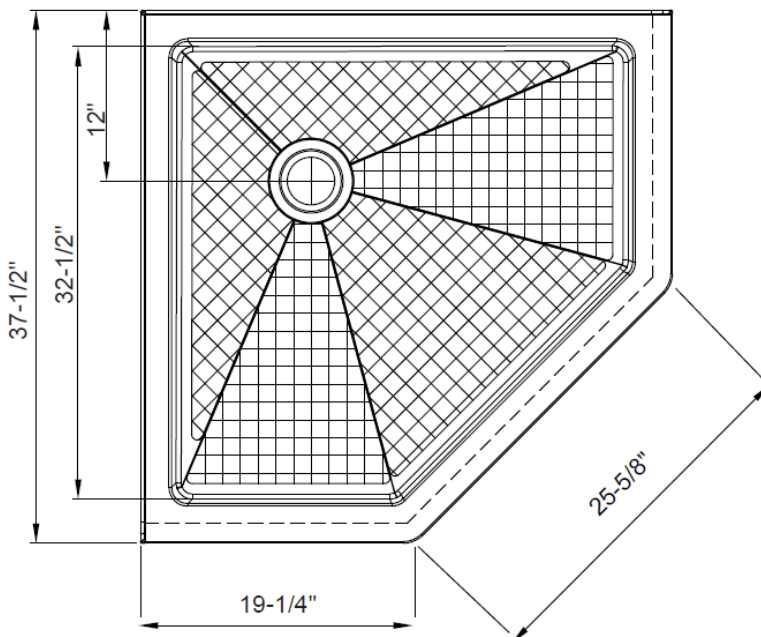

38" x 38" Neo-Angle Shower Base

Product Specifications

Features

- High gloss acrylic surface for a bright shine
- Easy to clean, scratch and stain resistant
- Reinforced, easy-to-step over threshold
- Spacious slip resistant area for showering
- Easy to install for both new construction and remodel projects
- Screw flange direct to stud, no T-brace or clips required
- Covered with protective film to maintain finish during installation
- 5-Year Consumer, 2-Year Commercial Limited Warranty
- Meets ANSI and CSA Standards

Overall Size: 37-1/2" x 37-1/2" x 2-5/8"

Drain Placement: Center

Material: High Gloss Acrylic

LXSB3838NA-W

All dimensions listed are nominal. Luxart® reserves the right to make product and material changes at any time without notice.