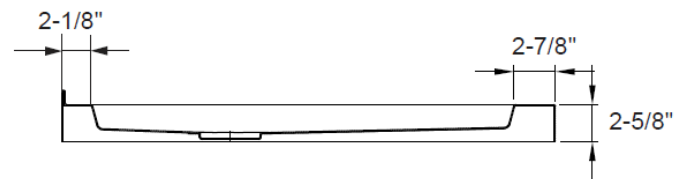

38" x 38" Neo-Angle Shower Base

Product Specifications

Features

- High gloss acrylic surface for a bright shine
- Easy to clean, scratch and stain resistant
- Reinforced, easy-to-step over threshold
- Spacious slip resistant area for showering
- Easy to install for both new construction and remodel projects
- Screw flange direct to stud, no T-brace or clips required
- Covered with protective film to maintain finish during installation
- 5-Year Consumer, 2-Year Commercial Limited Warranty
- Meets ANSI and CSA Standards

Overall Size: 37-1/2" x 37-1/2" x 2-5/8"

Drain Placement: Center

Material: High Gloss Acrylic

LXSB3838NA-W

All dimensions listed are nominal. Luxart® reserves the right to make product and material changes at any time without notice.