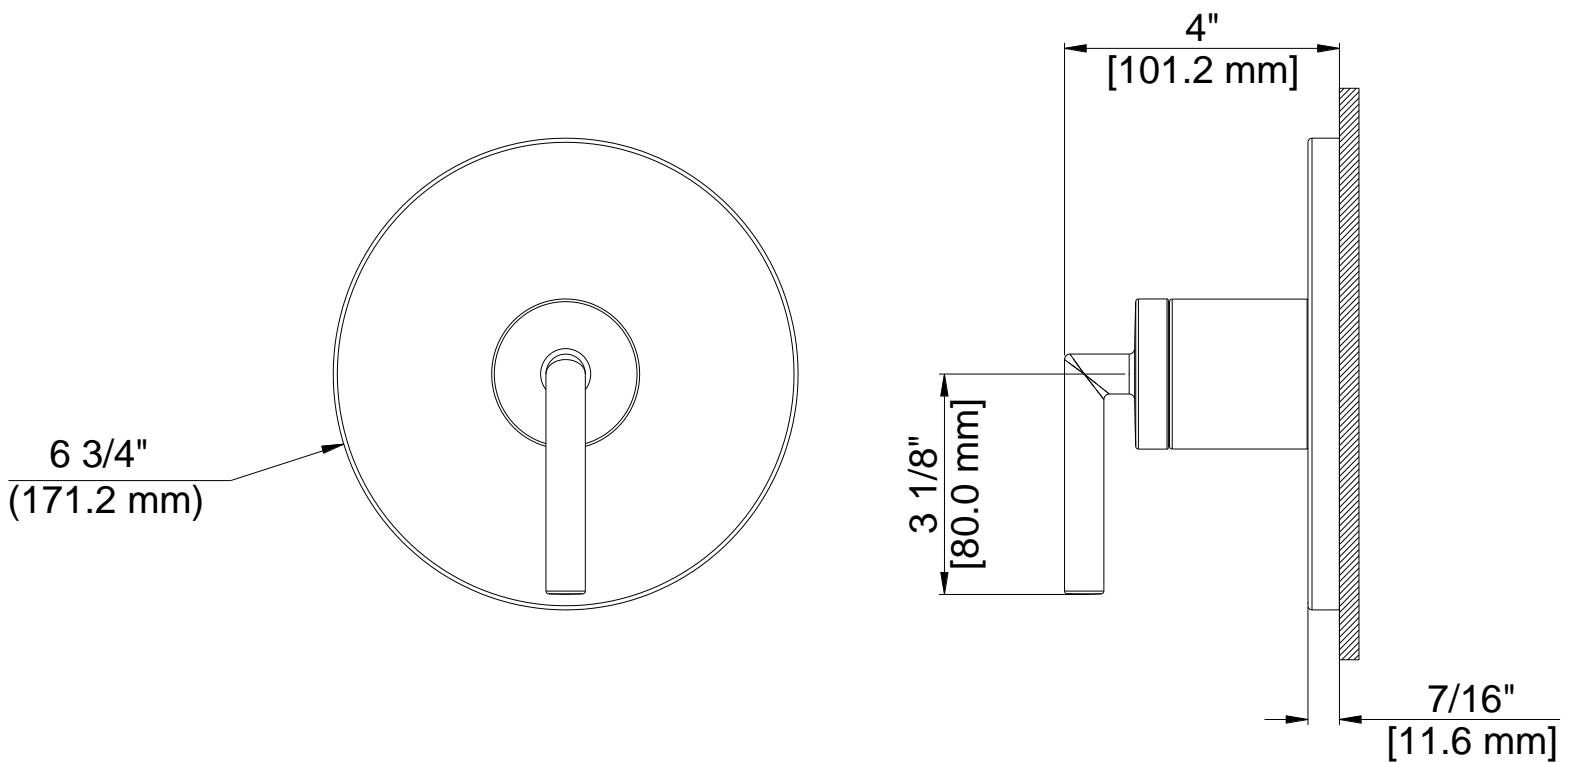

# Valve Only Trim

Garniture robinet seulement

Pieza exterior para válvula

Product Specifications

LUXART®

**AERRO®**  
A511TLSHV-CP  
A511TLSHV-BN  
A511TLSHV-PBB

Contact your sales representative for more information or visit our website at [luxartcollection.com](http://luxartcollection.com)