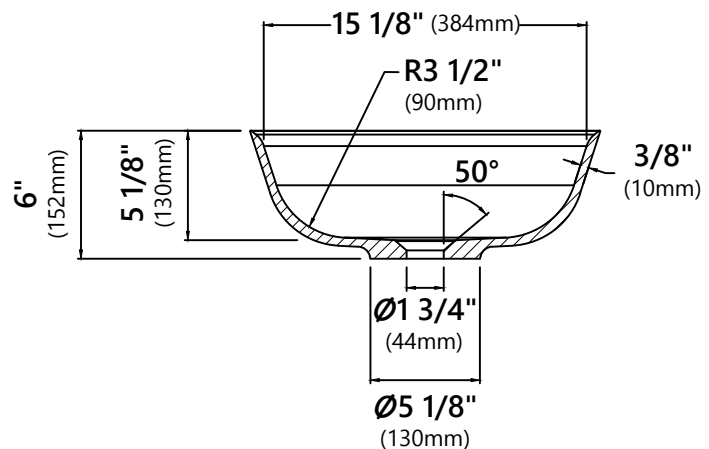

KSV-6MW

Composite Bathroom Sink

Sink Dimensions

Overall Dimensions: $\varnothing 16 \frac{3}{8}$ " x 6"

Bowl Dimensions: $\varnothing 15 \frac{1}{8}$ "

Sink Depth: 5 $\frac{1}{8}$ "

Features

- Composite Solid Surface
- Round Vessel Sink
- 1 $\frac{3}{4}$ " Drain Hole Size
- Without Overflow

Available Colors

- Matte White

Accessories Included

- Sponge
- Buffing Paper

Optional Accessories

- Pop-Up Drain PU-10
- Grid Drain PU-12

CODES/STANDARDS:

Product Certification

cUPC

ADA

Warranty

Kraus Limited Lifetime Warranty

see website for details www.kraususa.com