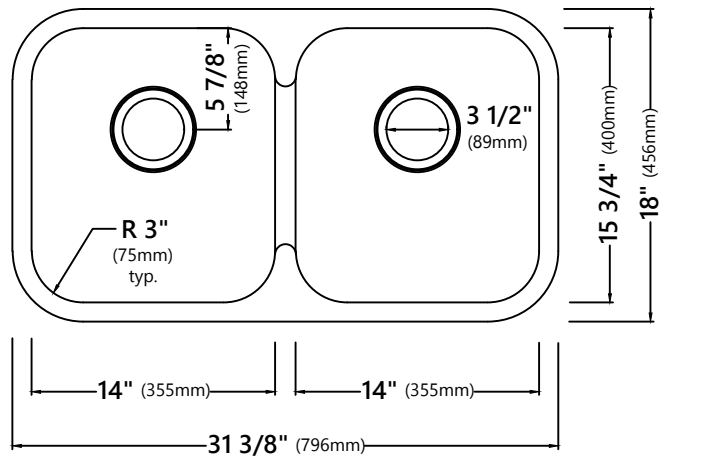

KBU29

32 Inch Undermount Double Bowl Stainless Steel Kitchen Sink

Kräus®

SPECIFICATION SHEET

Sink Dimensions

Overall Dimensions: 31 3/8" x 18"

Bowl Dimensions: 14" x 15 3/4"

Sink Depth: 8"

Features

- 18 Gauge Stainless Steel Construction
- Double Bowl Undermount Pressed Sink
- Required Minimum Cabinet Size: 36" Left to Right, 24" Front to Back
- Rear Center-Set Drains
- 3 1/2" Drain Opening
- NoiseDefend Undercoating and Sound Dampening Pads

Accessories Included

- Basket Strainer BST-1 & ST-1
- Bottom Grid KBG-29 x 2
- Cut-Out Template
- Mounting Hardware
- Towel

CODES/STANDARDS:

Product Certification

cUPC (ASME A112.19.3/CSA B45.4)

Warranty

Kraus Limited Lifetime Warranty

see website for details www.kraususa.com

Kraus USA Customer Service

1.800.775.0703 | customerservice@kraususa.com

REV. December 10, 2019