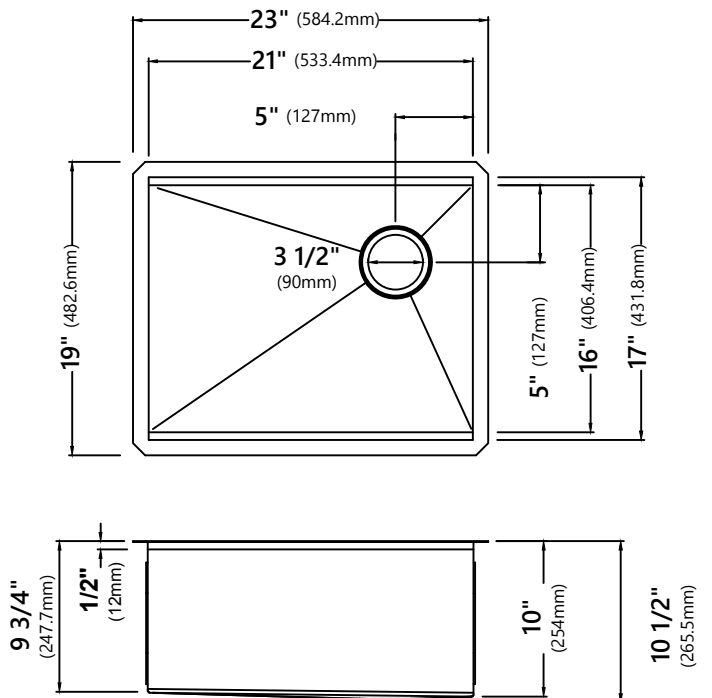

KWU111-23

23 Inch Undermount Workstation Single Bowl Stainless Steel Kitchen Sink

Kräus®

SPECIFICATION SHEET

Sink Dimensions

Overall Dimensions: 23" x 19"

Bowl Dimensions: 21" x 16"

Sink Depth: 10"

Features

- 16 Gauge
- Undermount Installation
- Single Bowl Sink
- Required Minimum Cabinet Size: 27"
- Rear Off-Set Drain
- 3 1/2" Drain Opening
- NoiseDefend Undercoating and Sound Dampening Pads

Accessories Included

- Strainer ST-1
- Cover Cap STC-2
- Bottom Grid KBG-UN1-23
- Rolling Mat KRM-11BL
- Cutting board KCB-WS101BB
- Cut-Out Template
- Mounting Hardware

CODES/STANDARDS:

Product Certification

cUPC (ASME A112.19.3/CSA B45.4)

Warranty

Kraus Limited Lifetime Warranty

see website for details www.kraususa.com