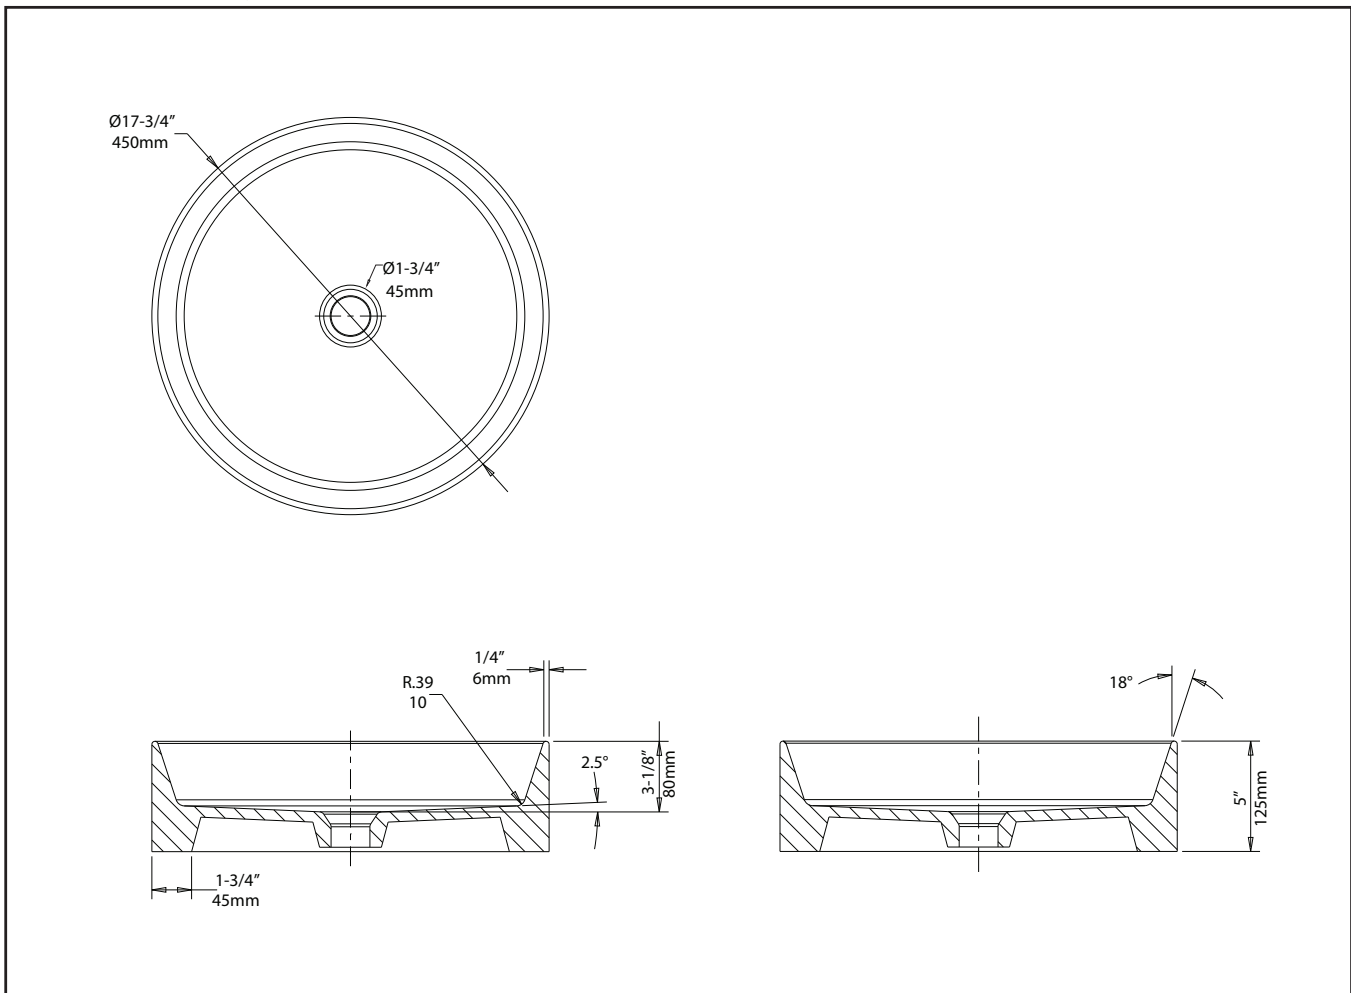

KCV-140

White Round Ceramic Bathroom Sink

Kräus®

SPECIFICATION SHEET

Material

Vitreous China

Installation Type

Vessel

Bowl Shape

Round

Drain

Type: W/O Overflow

Drain Hole Size: 1 3/4"

Dimensions

17 3/4" x 5"

Optional Accessories

Pop-Up Drain: PU-10/PU-15

Grid Drains: PU-12

P-Traps: PT-50

Kraus Limited Lifetime Warranty: See website for details www.kraususa.com

1.800.775.0703 / customerservice@kraususa.com

Codes/Standards: CSA B45.11/IAPMO Z401

REV. August 16, 2016