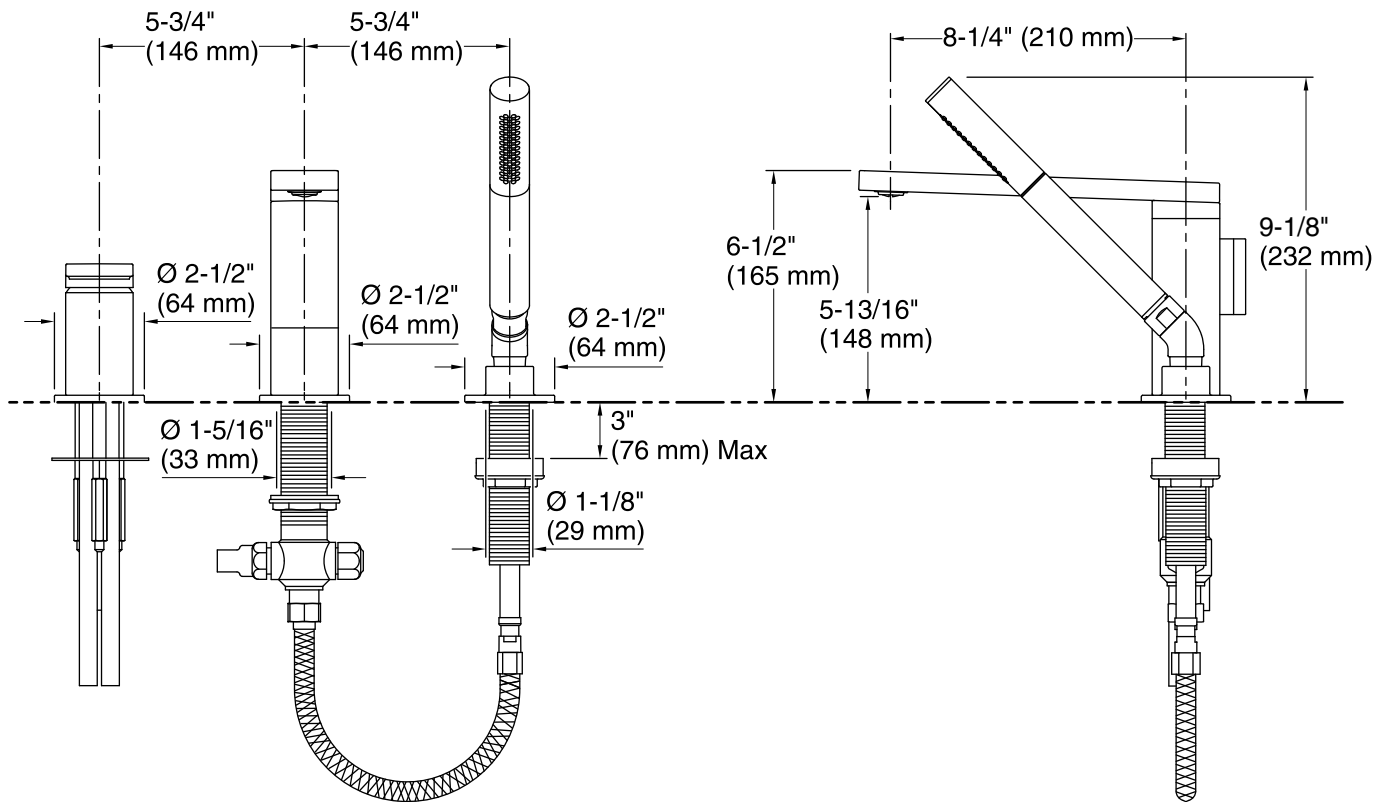

Features

- Metal construction.
- Single-function handshower with 60" (1524 mm) length hose.
- Leak-free ceramic disc valves exceed industry standards by two times for a lifetime of use.
- Temperature memory allows faucet to be turned on and off at any temperature setting.
- High-temperature limit setting for added safety.
- 8 gal/min (30.3 l/min) maximum flow rate [max at 45 psi (3.1 bar)]
- Coordinates with Composed faucets, accessories, and showering components to complete your bathroom.

Material

- Premium Metal construction
- KOHLER® finishes resist corrosion and tarnishing

Installation

- Deck or bath-mount
- 8-1/4" spout reach

Codes/Standards

ASME A112.18.1/CSA B125.1
DOE - Energy Policy Act 1992
EPA WaterSense®

Technical Information

All product dimensions are nominal.

Faucet:

Flow rate: 8 gal/min (30.3 l/min)

Pressure: 45 psi (3.1 bar)

Valve body: Machined-brass

Spout:

Spout reach: 8-1/4" (210 mm)

Handle clearance: 1-15/16" (49 mm)

Handshower:

Rated maximum flow: 2 gal/min (7.6 l/min)

Pressure: 45 psi (3.1 bar)

Notes

Install this product according to the installation guide.