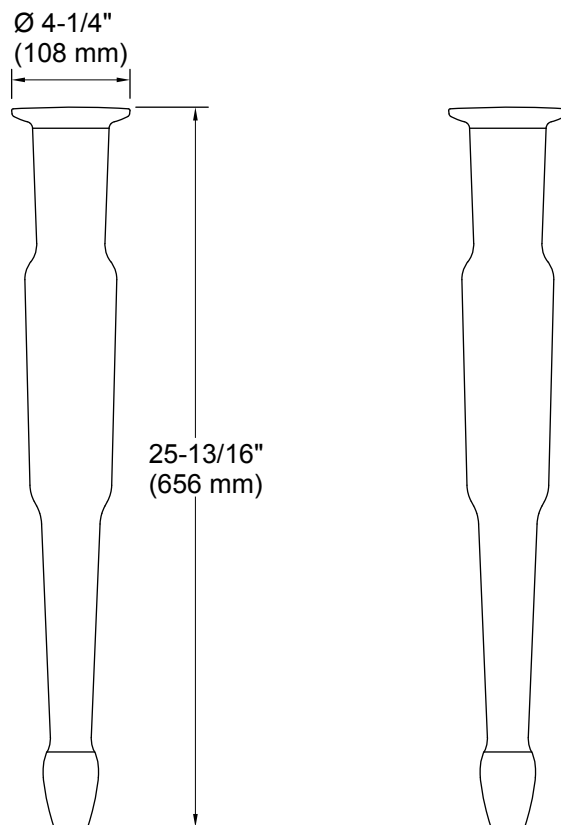

Technical Information

All product dimensions are nominal.

Notes

Install this product according to the installation instructions.