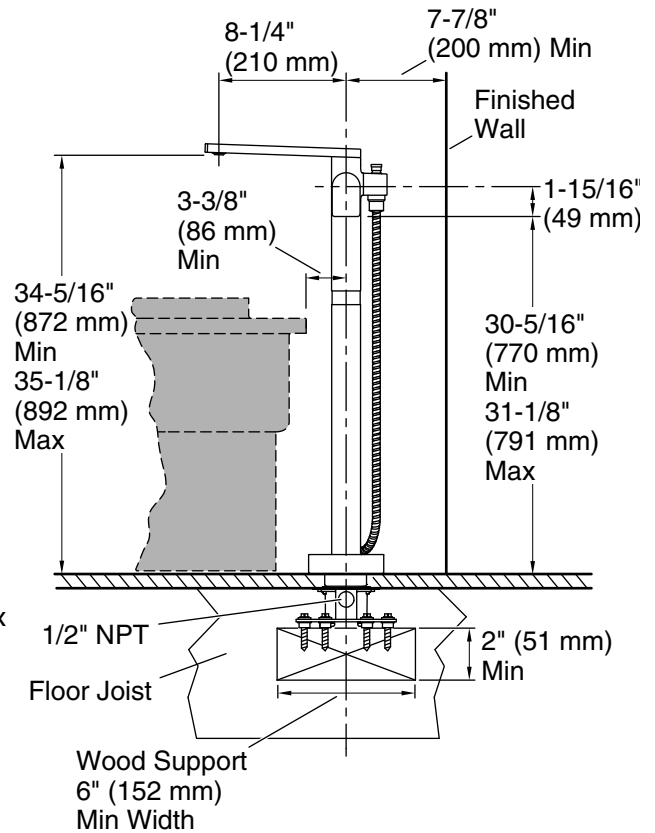

### Technical Information

All product dimensions are nominal.

#### Spout:

Spout reach: 8-1/4" (210 mm)