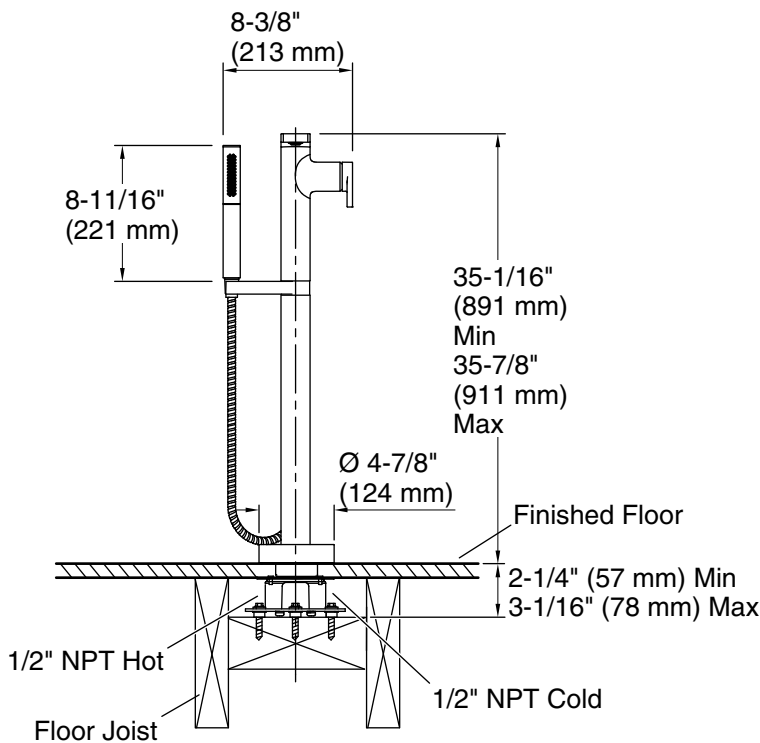

### Technical Information

All product dimensions are nominal.

#### Spout:

Spout reach: 8-1/4" (210 mm)