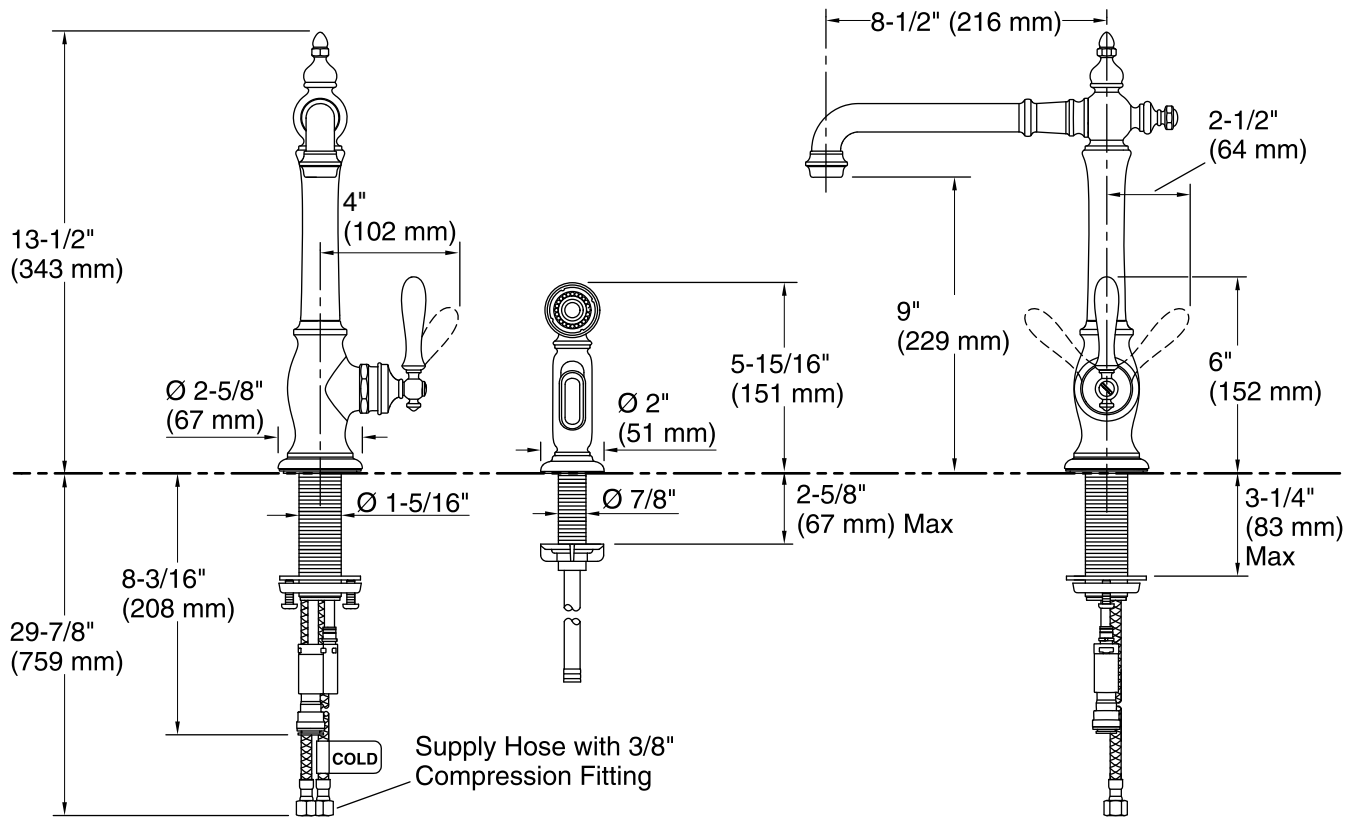

Adapters, Rough-in and Extension Kits

1012715 Range: 3-1/4" (83 mm) - 5-3/8" (137 mm)
1030920 Range: 2-11/16" (68 mm) - 3-3/4" (95 mm)

Recommended Products/Accessories

K-99272 Three-Hole Kitchen Faucet Escutcheon
K-77685 Single-Cartridge Water Filtration System
K-77686 Double-Cartridge Water Filtration System
K-77687 single replacement filter cartridge
K-77688 Replacement Filter Cartridges, Two-Pack

Technical Information

All product dimensions are nominal.

Faucet:

Flow rate: 1.5 gal/min (5.7 l/min)
Pressure: 60 psi (4.1 bar)

Spout:

Spout reach: 8-1/2" (216 mm)
Handle clearance: 2-1/2" (64 mm)

Notes

Install this product according to the installation guide.