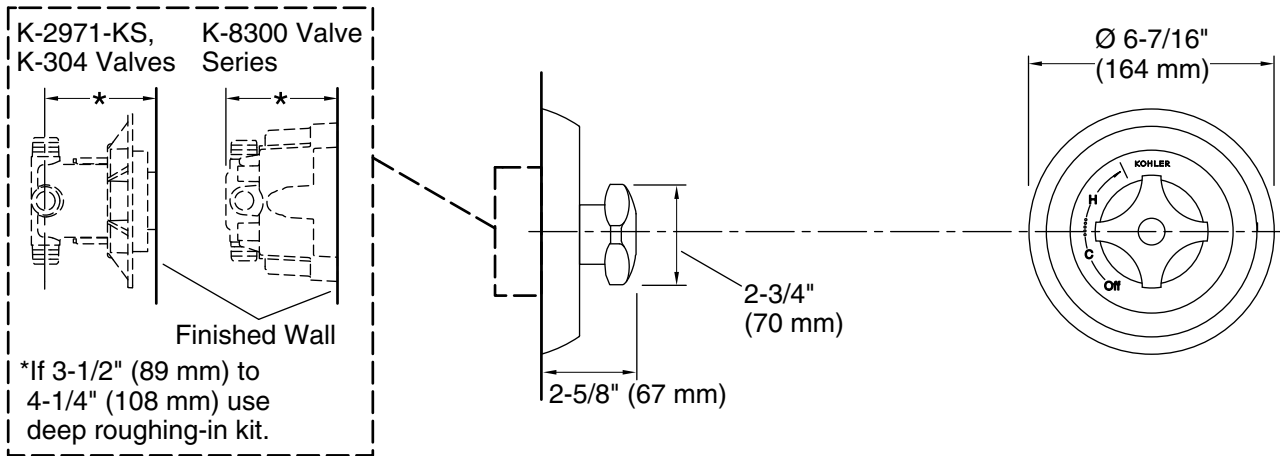

	CP	Polished Chrome
---	----	-----------------

Technical Information

All product dimensions are nominal.

Notes

Install this product according to the installation guide.

NOTICE: Risk of product damage. Long screws for installing trim can damage the K-2971-KS valve. Consult the trim installation guide to verify if the thin wall installation kit (88526) is needed.