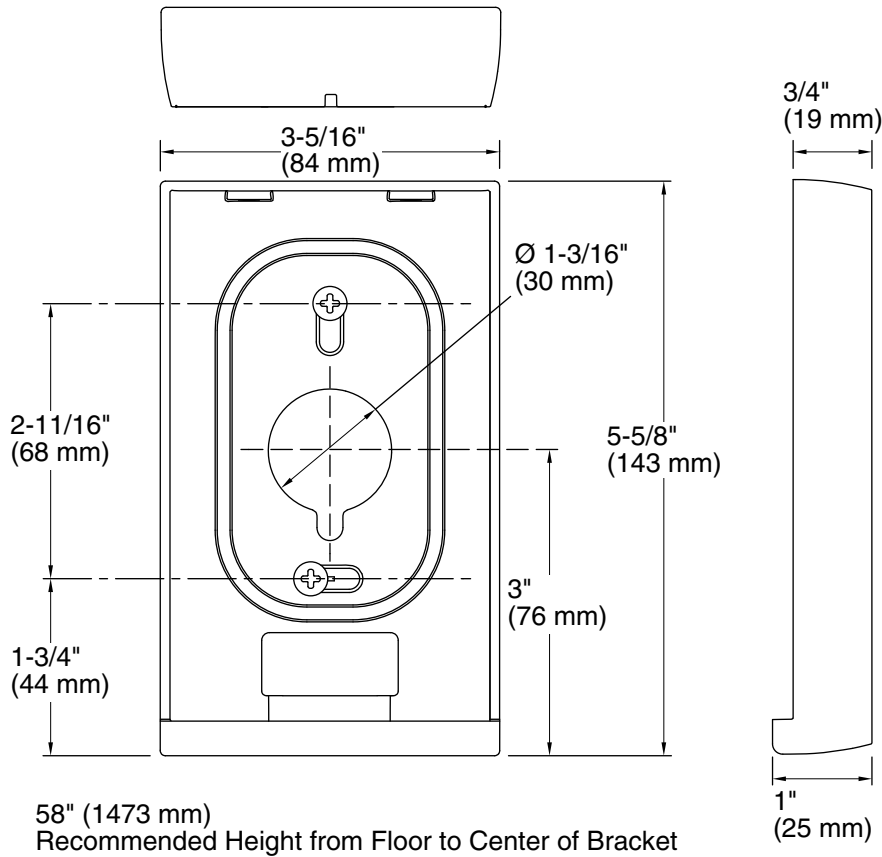

Technical Information

All product dimensions are nominal.

Drain included: No

Notes

Install this product according to the installation guide.