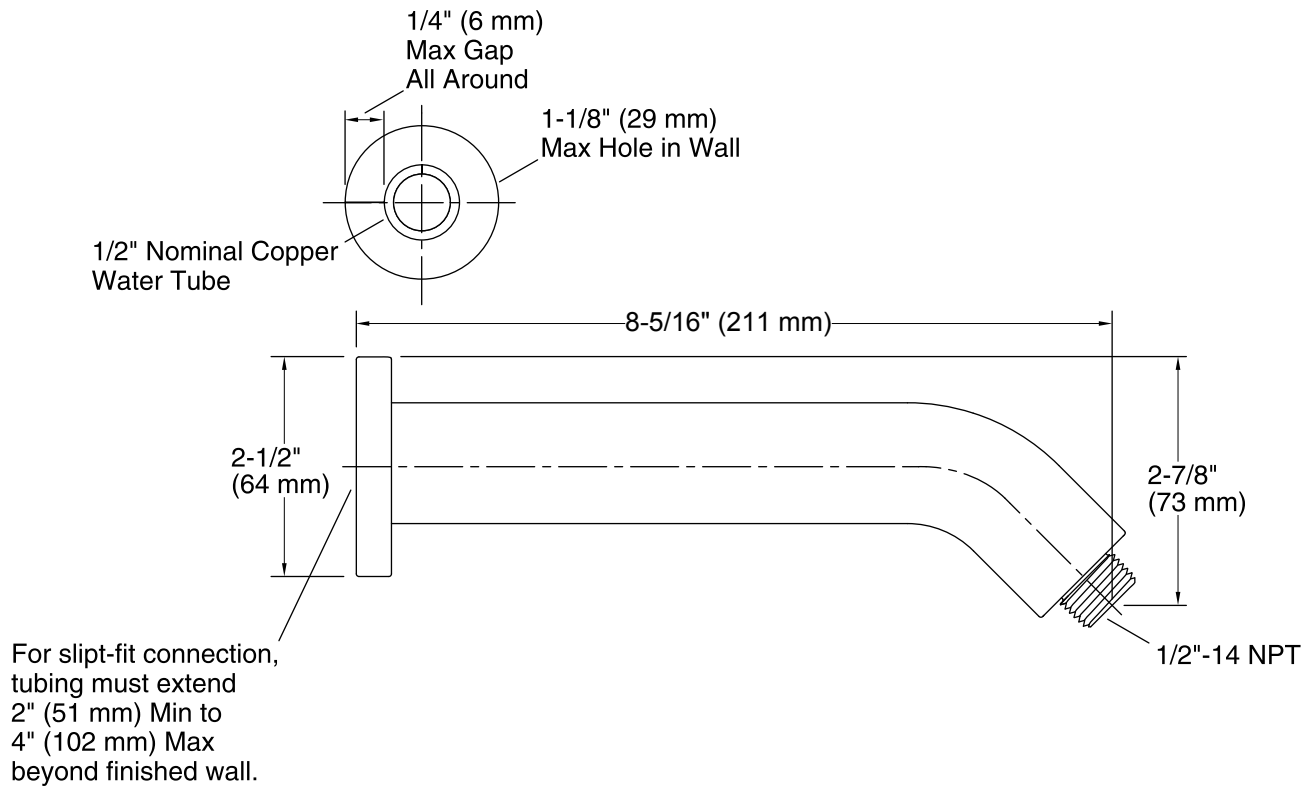

### Features

- Slip-fit connection
- Fluid design lines for ease of cleaning.
- For use with KOHLER showerheads (sold separately).

### Technical Information

All product dimensions are nominal.

### Notes

Install this product according to the installation guide.

Product installs using a slip-fit connection to a 1/2" nominal copper tubing.