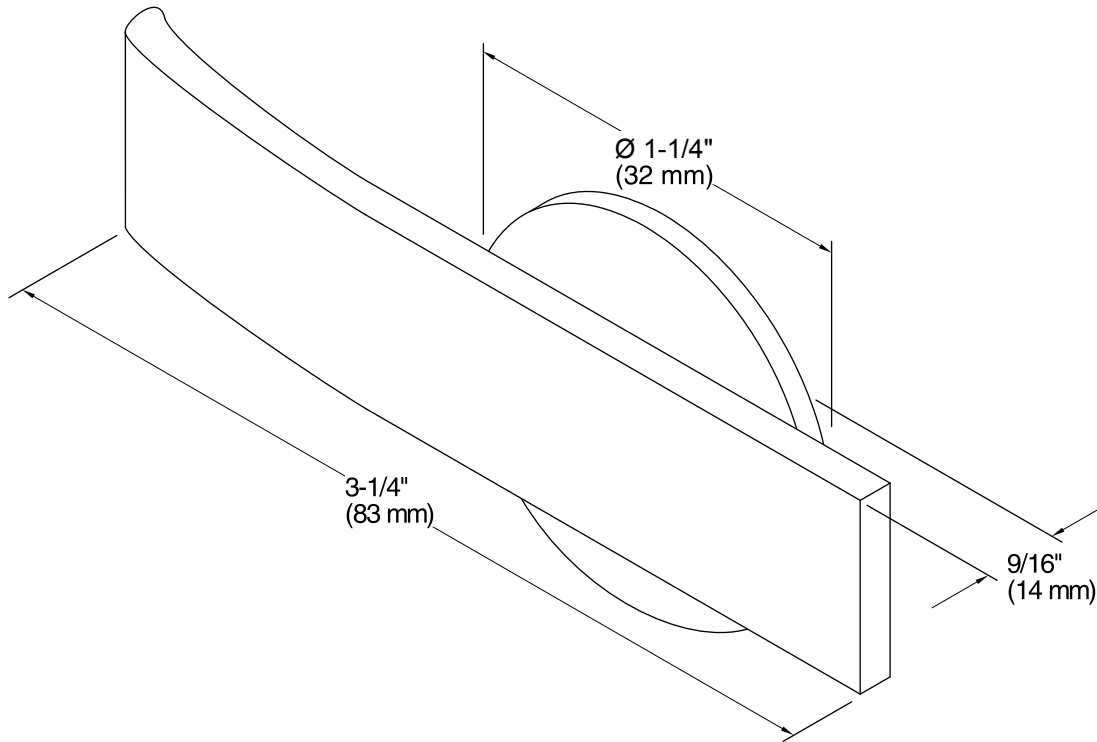

Features

- Premium metal construction for durability.
- KOHLER finishes resist corrosion and tarnish.
- For use with the following Wellworth and Highline two-piece toilets: K-3999, K-3979, K-3889, K-3949, K-3998, K-3978, K-3948, K-3997, K-3977 and K-3947.
- Coordinates with other products in the Wellworth Collection.

Technical Information

All product dimensions are nominal.

Material: Metal

Notes

ADA, OBC, CSA B651 compliant when installed to the specific requirements of these regulations.