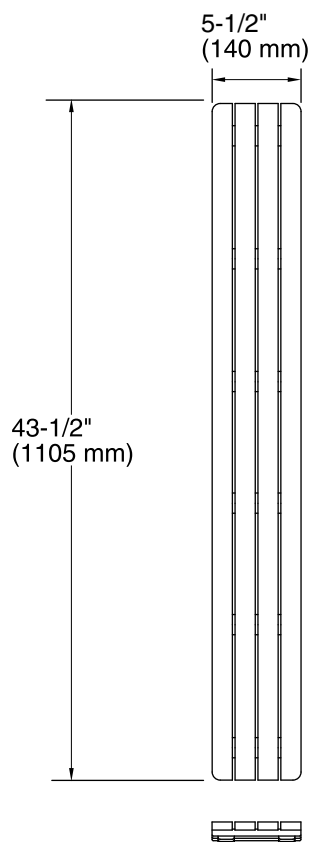

Groove®
Drain Cover
K-9336

Features

- High-grade teak wood.
- For use with the K-9925 or K-9998 Groove acrylic shower base.

Recommended Products/Accessories

K-9925 48" x 36" Shower Base

K-9998 48" x 48" Shower Base

Codes/Standards

None Applicable

KOHLER® One-Year Limited Warranty

See website for detailed warranty information.

Technical Information

All product dimensions are nominal.

Material: Wood

Notes