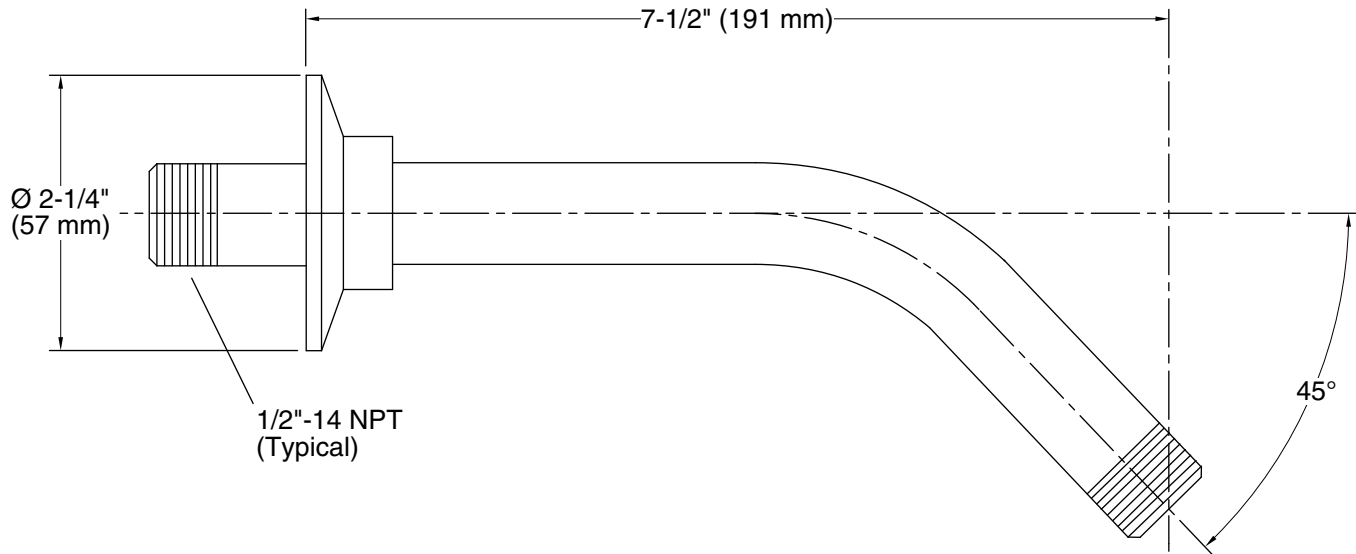

Features

- Metal construction.
- 1/2" -14 NPT thread both ends.
- Wall-mount flange.

Codes/Standards

None Applicable

KOHLER® Faucet Lifetime Limited Warranty

See website for detailed warranty information.

Available Colors/Finishes

Technical Information

All product dimensions are nominal.

Notes

Install this product according to the installation guide.