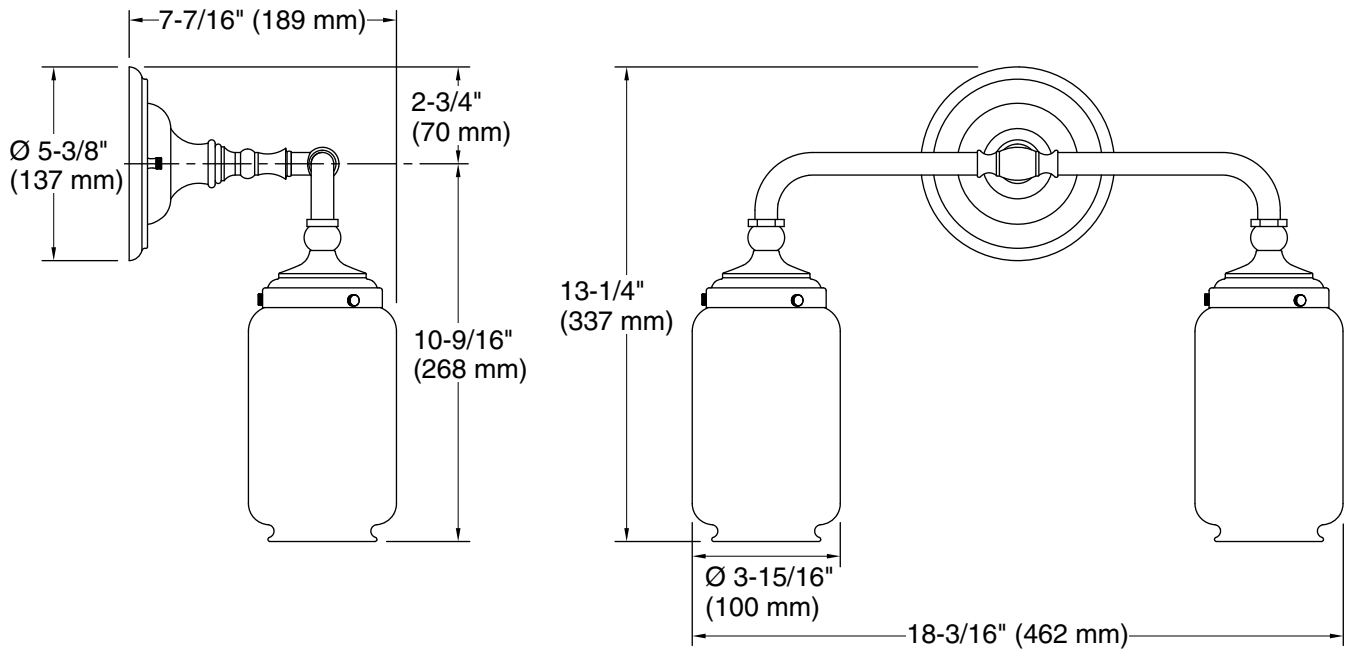

## Features

- Clear glass shades with inner frosted glass diffusers for reduced glare
- Requires bulb with medium (E26) base; T10 bulb recommended (sold separately)
- Coordinates with faucets and accessories in the Artifacts collection
- Includes installation hardware
- Suitable for damp locations, per UL 1598

## Technical Information

All product dimensions are nominal.

Installation Type: Wall-mount  
Material: Brass, Glass, Zinc  
Number of Lights: 1  
Lighting Type: Socket-based  
Socket Type: E-26 Medium