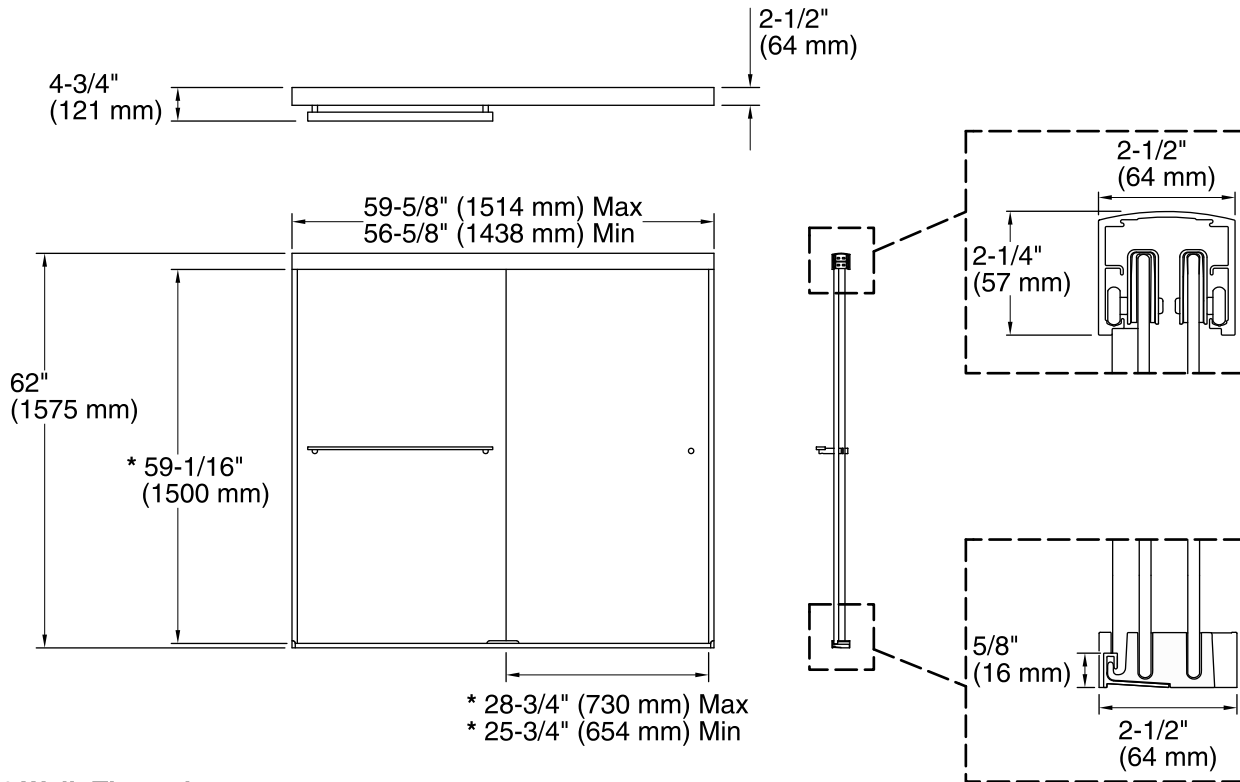

* Walk-Through

Technical Information

All product dimensions are nominal.

- Installation type: For bath installation
- Opening style: Sliding/Bypass
- Opening Width - Min: 56-5/8" (1438 mm)
- Opening Width - Max: 59-5/8" (1514 mm)
- Walk-through - Min: 25-3/4" (654 mm)
- Walk-through - Max: 28-3/4" (730 mm)
- Glass thickness: 5/16" (8 mm)
- Glass coating: CleanCoat®

Notes

- Install this product according to the installation guide.
- Wall jambs are made of clear plastic and may not cover existing shower door holes.
- NOTICE: The vertical opening should be a minimum of 64-1/2" (1638 mm) to allow clearance for installing the top track over the wall jambs.