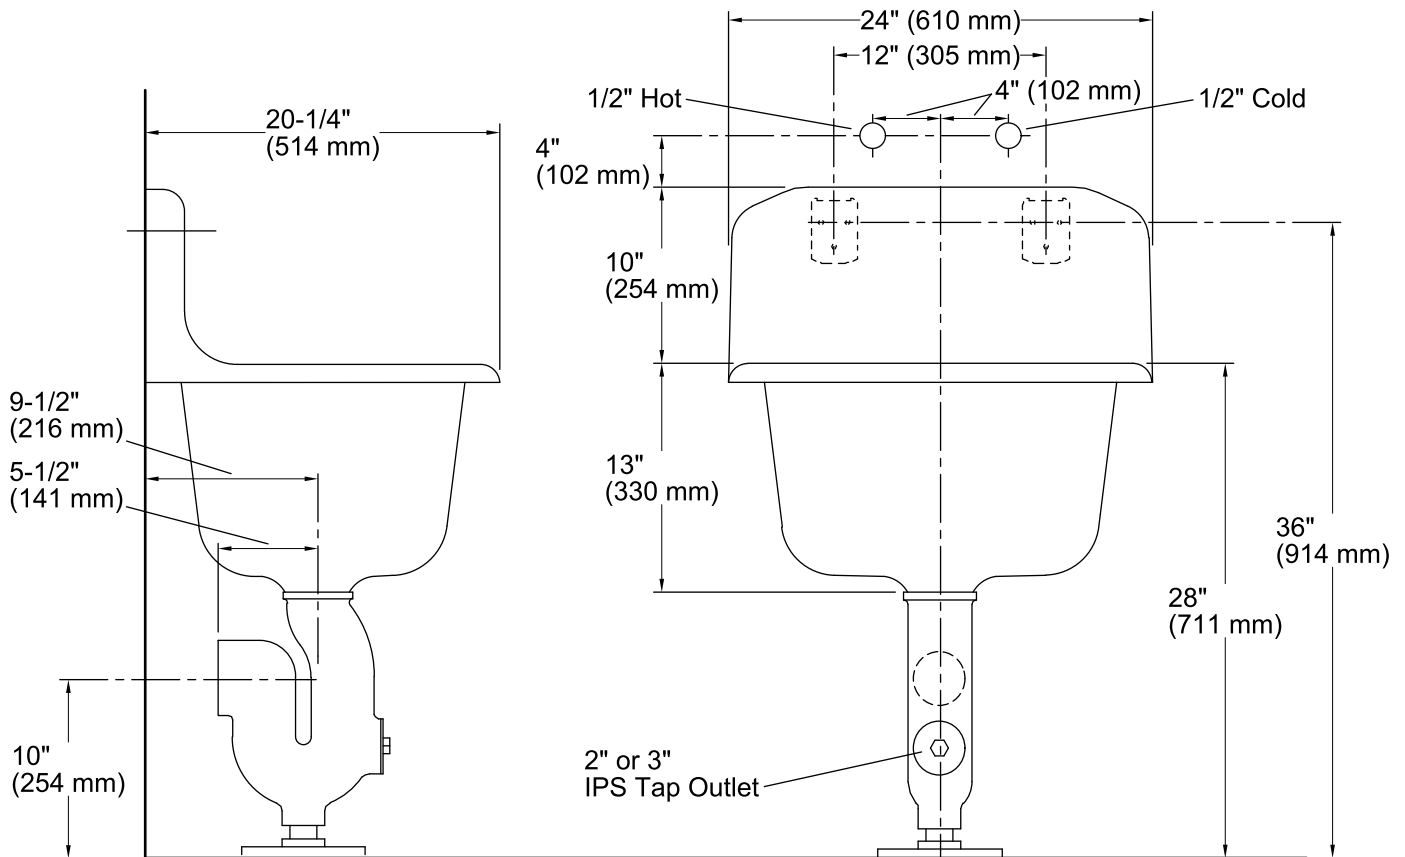

## Features

- 22-1/4"L x 18-1/4"W
- Blank back
- Constructed KOHLER® Cast Iron
- Includes rim guard for added durability
- KOHLER finishes resist corrosion and tarnishing, exceeding industry durability standards two times
- The bottom of the sink is an unpainted, ground-coat surface.

### Technical Information

All product dimensions are nominal.

Bowl configuration:	Single
Installation:	Top-mount
Bowl area (Only):	Width: 20" (508 mm) Bowl depth: 16" (406 mm) Water depth: 12" (305 mm)
Drain hole:	3-1/8" (80 mm)