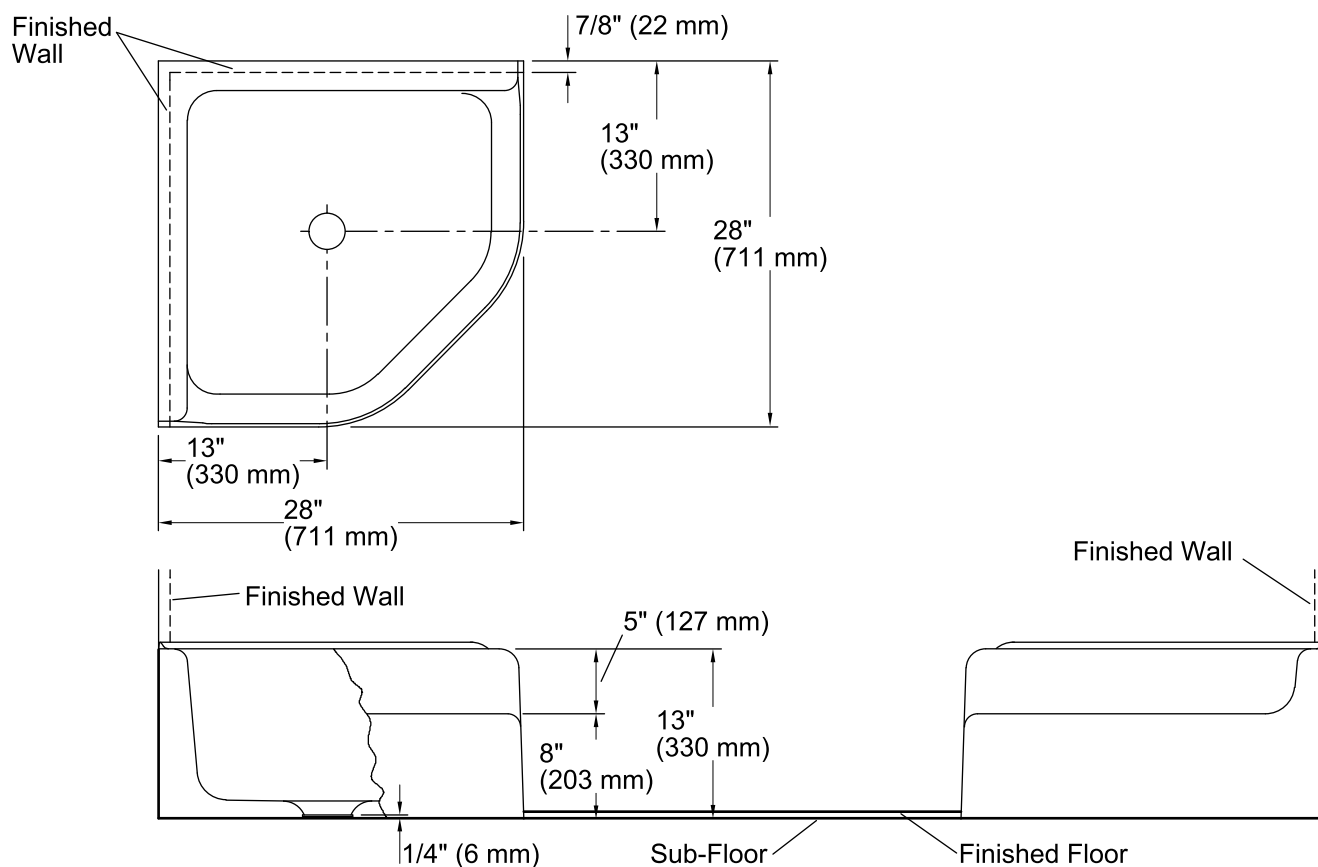

Features

- 28"L x 28"W
- No faucet holes
- Constructed of KOHLER® Cast Iron
- Rim guard is not included.
- KOHLER finishes resist corrosion and tarnishing, exceeding industry durability standards two times

	0	White
--	---	-------

Technical Information

All product dimensions are nominal.

Bowl configuration: Single

Installation: Corner

Bowl area (Only): Length: 23" (584 mm)
Width: 23" (584 mm)
Water depth: 6-3/4" (171 mm)

Drain hole: 2-7/8" (73 mm)

Notes

Install this product according to the installation instructions.