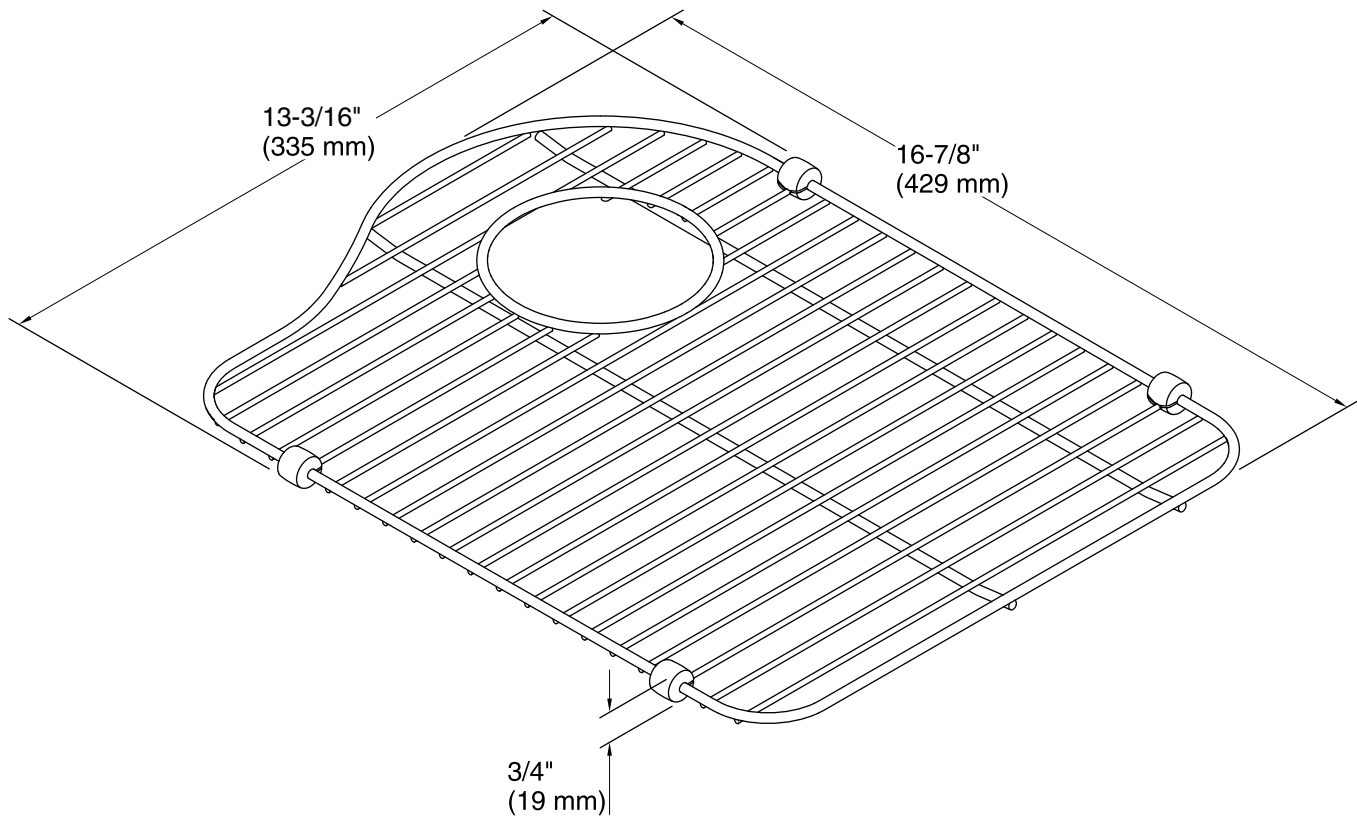

Features

- Fits in the right bowl of the K-5818 Hartland kitchen sink.
- Durable stainless-steel construction.
- Helps protect sink surface from daily wear.
- Innovative wheels around the perimeter provide a secure fit and reduce debris buildup.
- Dishwasher safe.

	ST	Stainless Steel
--	----	-----------------

Technical Information

All product dimensions are nominal.

Material: Stainless Steel