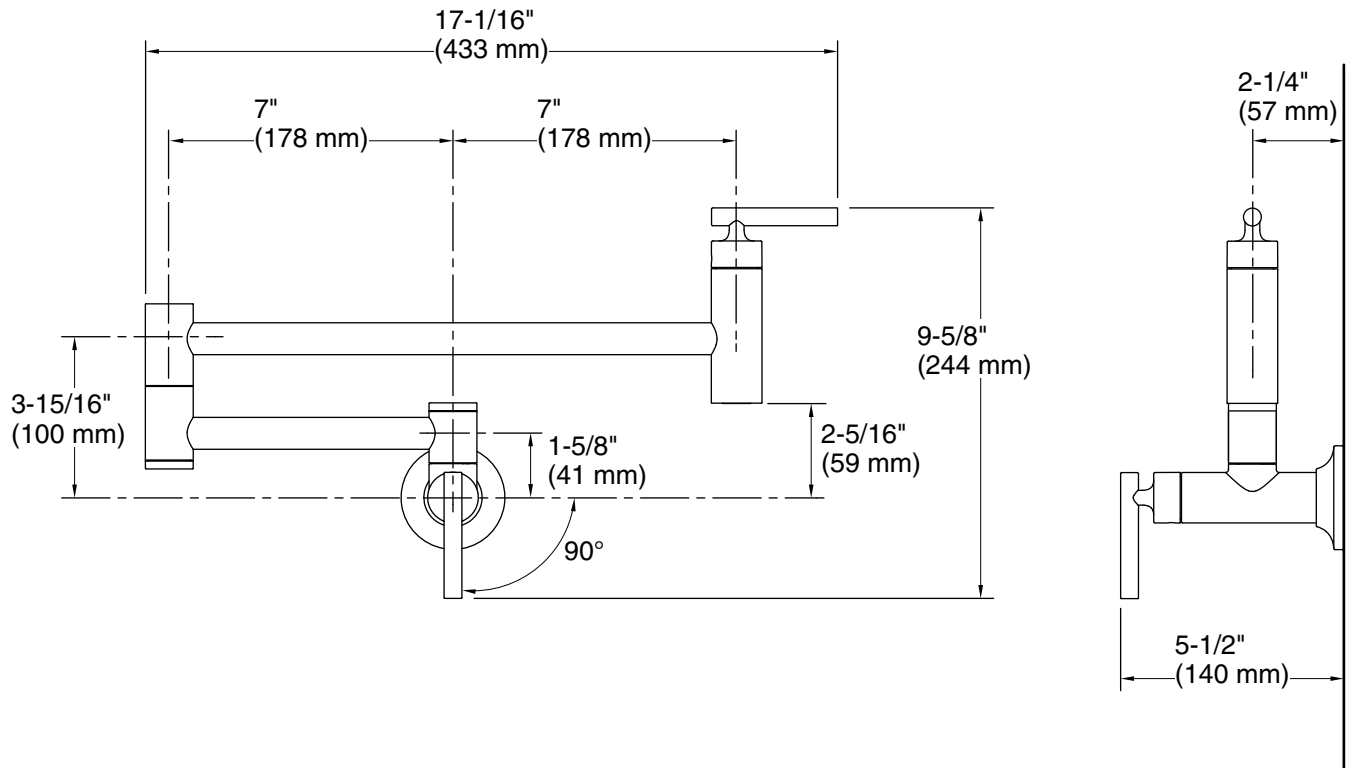

Features

- Articulating spout with 360° rotation offers superior clearance for filling pots on cooktops and ranges
- 23-1/4" (591 mm) swing spout reach
- 5.2 gpm (19.7 lpm) maximum flow rate at 60 psi (4.14 bar)
- Single lever handle with main lever shutoff
- KOHLER ceramic disc valves exceed industry longevity standards for a lifetime of durable performance

Technical Information

All product dimensions are nominal.

Drain included: No