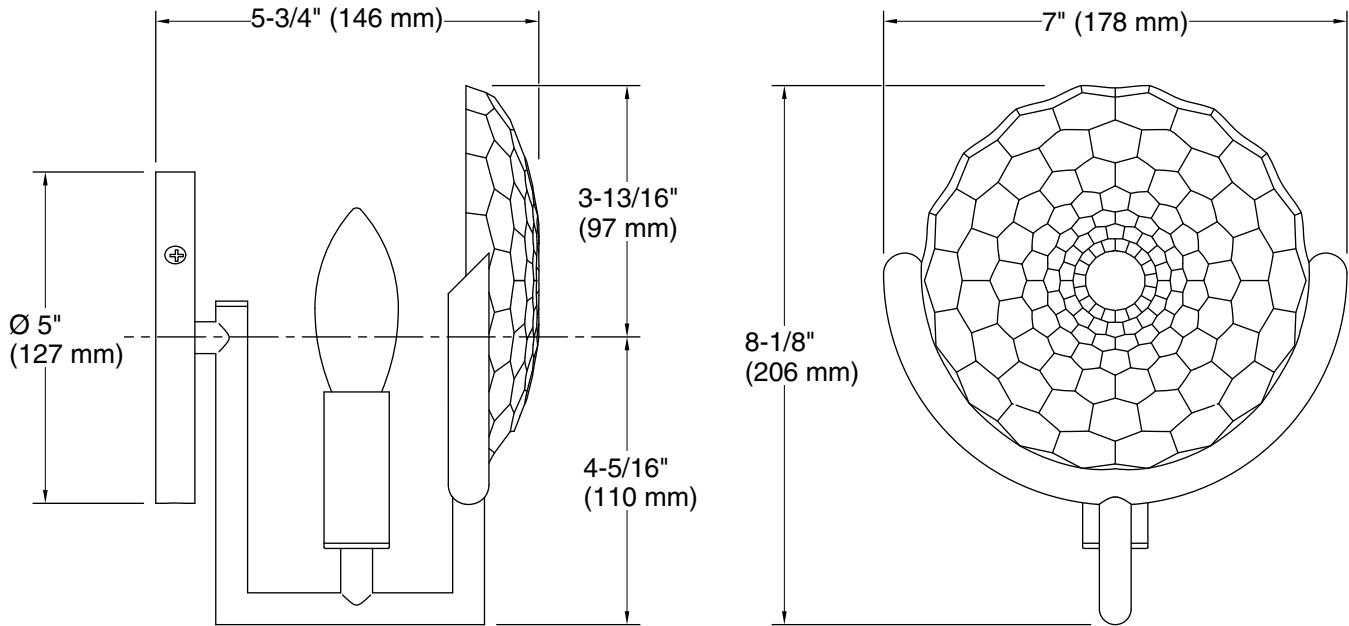

Required Electrical Service

One dedicated circuit required.

Lights: 120 V, 12 A, 60 Hz

Technical Information

All product dimensions are nominal.

Installation Type: Wall-mount

Material: Steel, Aluminum, Zinc, Glass