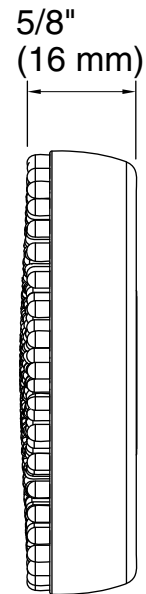

Features

- Body brush with full, densely placed silicone bristles tackles larger areas of the body
- Replacement body brush for K-28683 SpaViva™ cleansing device (sold separately)

Material

- Premium material construction for durability and reliability

Technical Information

All product dimensions are nominal.

Material: Plastic

Notes

Install this product according to the installation guide.