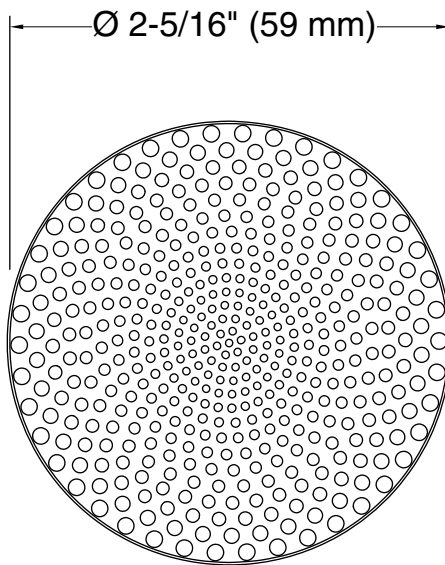

Technical Information

All product dimensions are nominal.

Material: Plastic

Notes

Install this product according to the installation guide.