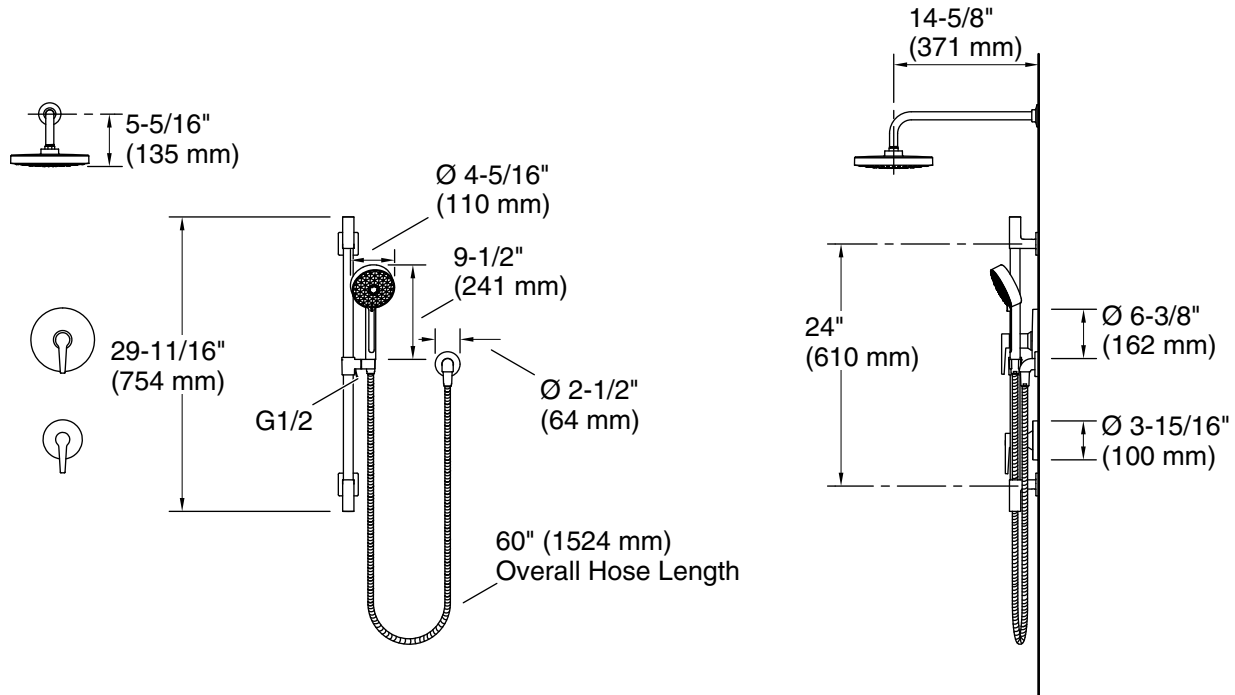

### Features

- Multifunction handshower offers three spray experiences: wide coverage, intense drenching, and targeted
- Wide coverage spray produces an encompassing spray for everyday use
- Intense drenching spray delivers a forceful spray ideal for rinsing shampoo from hair
- Targeted spray is a focused stream for targeting sore muscles or use as a utility spray
- Handshower holder pivots to adjust the angle of the spray
- Simple thumb tab smoothly transitions between sprays
- Single-function rainhead
- A single handle controls both on/off activation and temperature setting
- MasterClean™ sprayface features an easy-to-clean surface that withstands mineral buildup and maximizes spray performance
- 2.5 gpm (9.5 lpm) maximum flow rate at 45 psi (3.1 bar)
- 60" (1524 mm) hose length
- Adjustable mounting brackets offer installation flexibility
- Includes handshower, rainhead, rainhead arm with flange, wall-mount supply elbow with check valve, 24" slidebar, 60" (1524 mm) hose, valve trim, mounting hardware

### Included Components

K-10124 Right-angle Shower Arm and Flange  
K-22172 Wall-mount supply elbow with check valve  
K-72415-Y Three-function handshower, 2.5 gpm  
K-76464-Y 8" single-function rainhead, 2.5 gpm  
K-9514 60" Shower Hose  
K-98342 Deluxe Slidebar, 24"  
K-T97091-4 MasterShower® transfer valve trim  
K-TS74042-4 Rite-Temp® valve trim

### Technical Information

All product dimensions are nominal.

Drain included: No