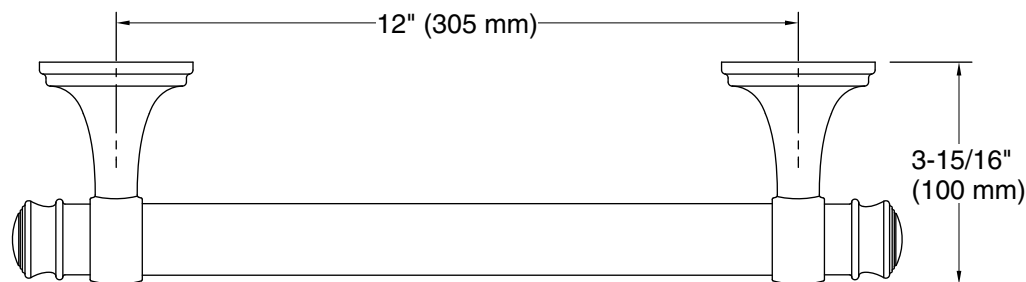

Technical Information

All product dimensions are nominal.

Installation Type: Wall-mount

Material: Zinc, Stainless Steel

Notes

Measure your actual product for roughing-in details.

WARNING: Risk of personal injury. The wall plates on the grab bar must be mounted to a brace between the wall studs. This will ensure that the weight of the user is adequately supported.