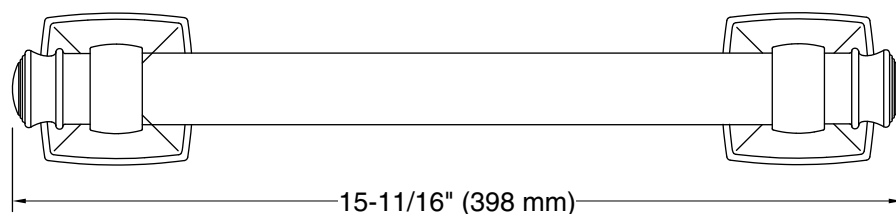

Technical Information

All product dimensions are nominal.

Installation Type: Wall-mount

Material: Zinc, Stainless Steel

Notes

Measure your actual product for roughing-in details.

WARNING: Risk of personal injury. The wall plates on the grab bar must be mounted to a brace between the wall studs. This will ensure that the weight of the user is adequately supported.